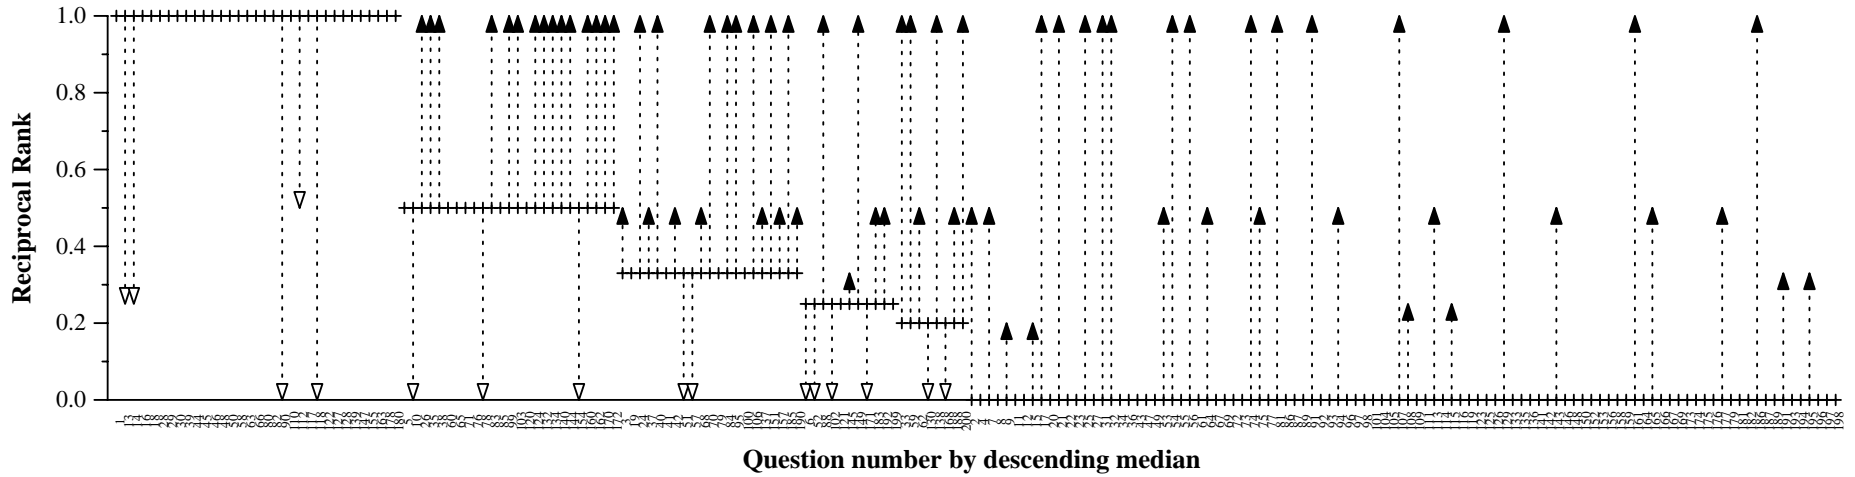

| | |
|-----------------------------------|------------|
| Run: | xeroxQA81C |
| Answer length: | 250 |
| Mean reciprocal rank: | 0.453 |
| # questions with no answer found: | 83 |

Run scores vs. median scores by question for run xeroxQA81C