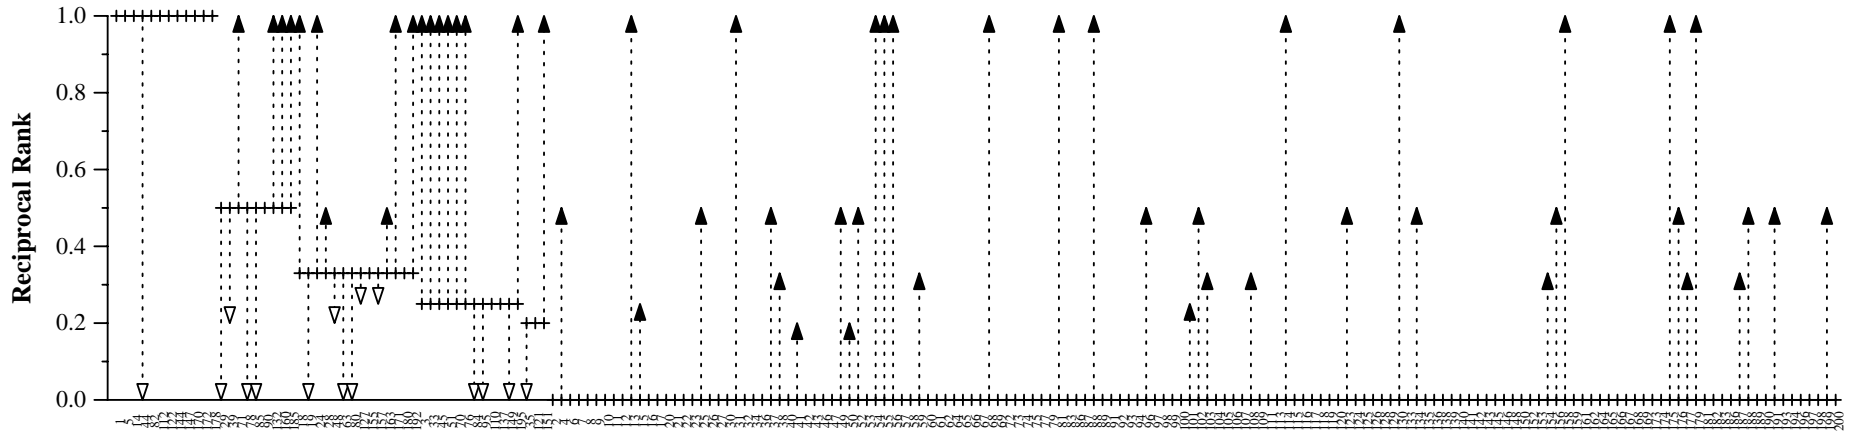

Run:	nttd8qs1
Answer length:	50
Mean reciprocal rank:	0.273
# questions with no answer found:	121

Question number by descending median

Run scores vs. median scores by question for run nttd8qs1