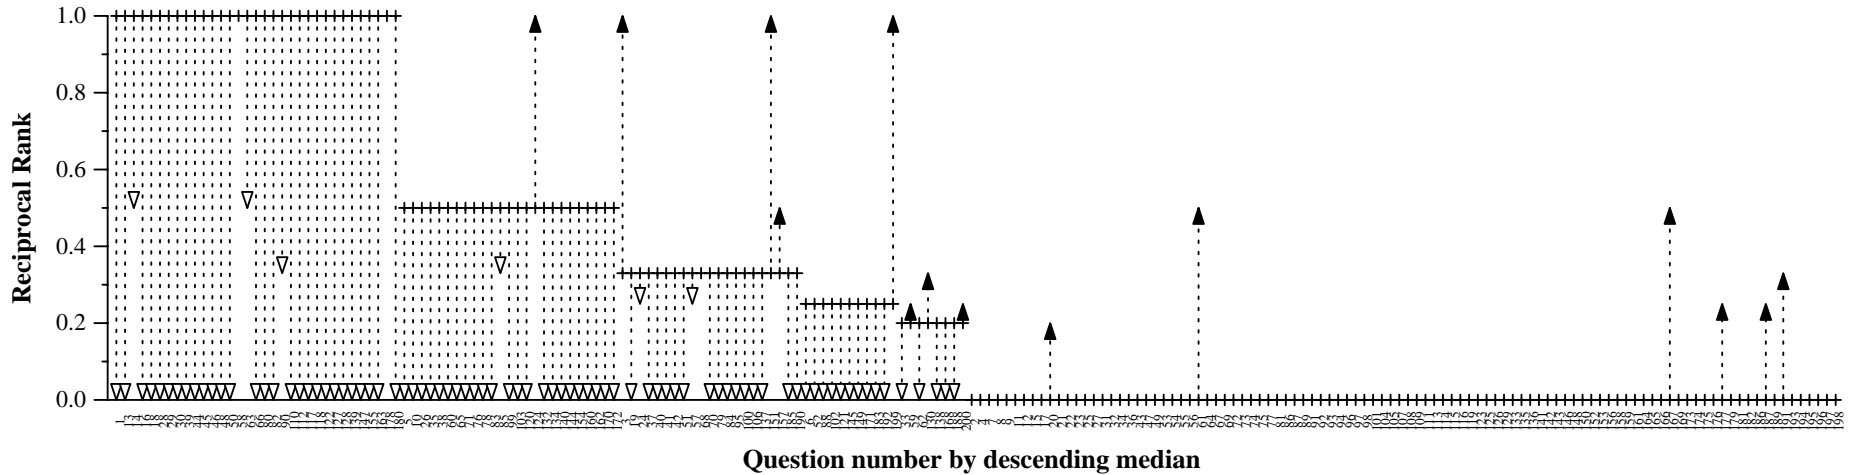

Run:	UIowaQA2
Answer length:	250
Mean reciprocal rank:	0.060
# questions with no answer found:	175

Run scores vs. median scores by question for run UIowaQA2