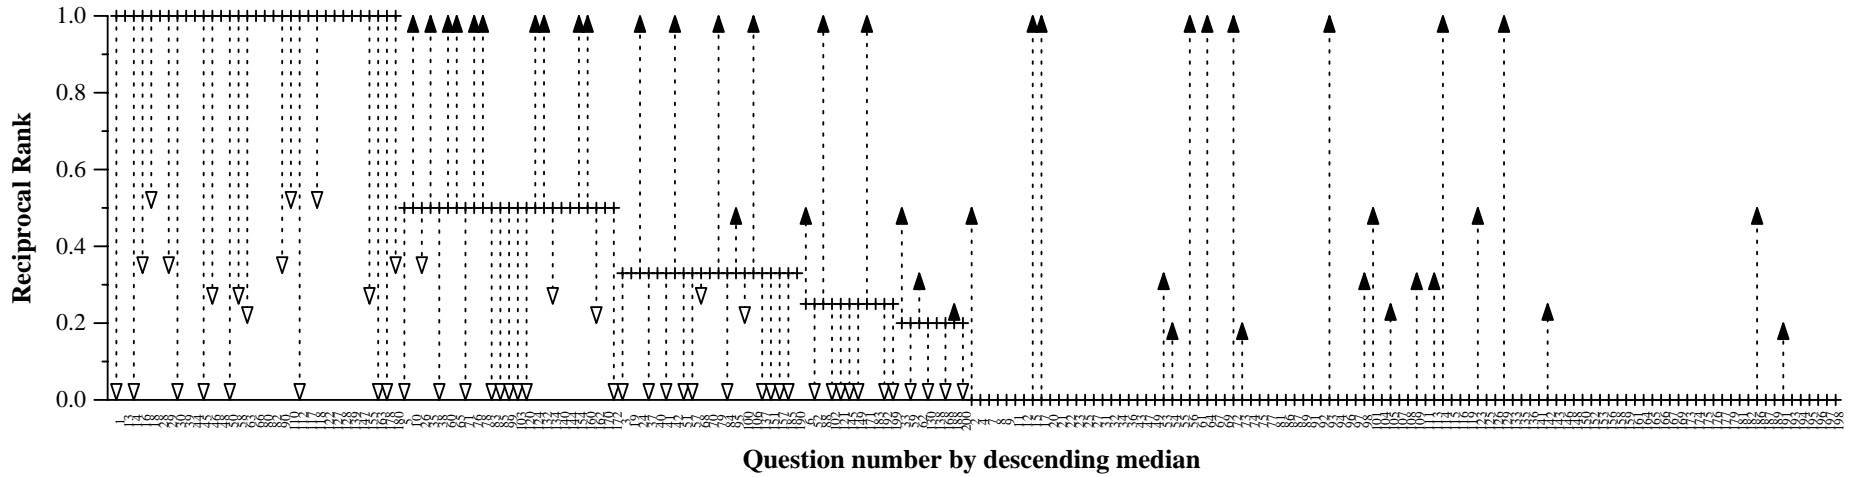

Run:	UIowaQA1
Answer length:	250
Mean reciprocal rank:	0.267
# questions with no answer found:	117

Run scores vs. median scores by question for run UIowaQA1