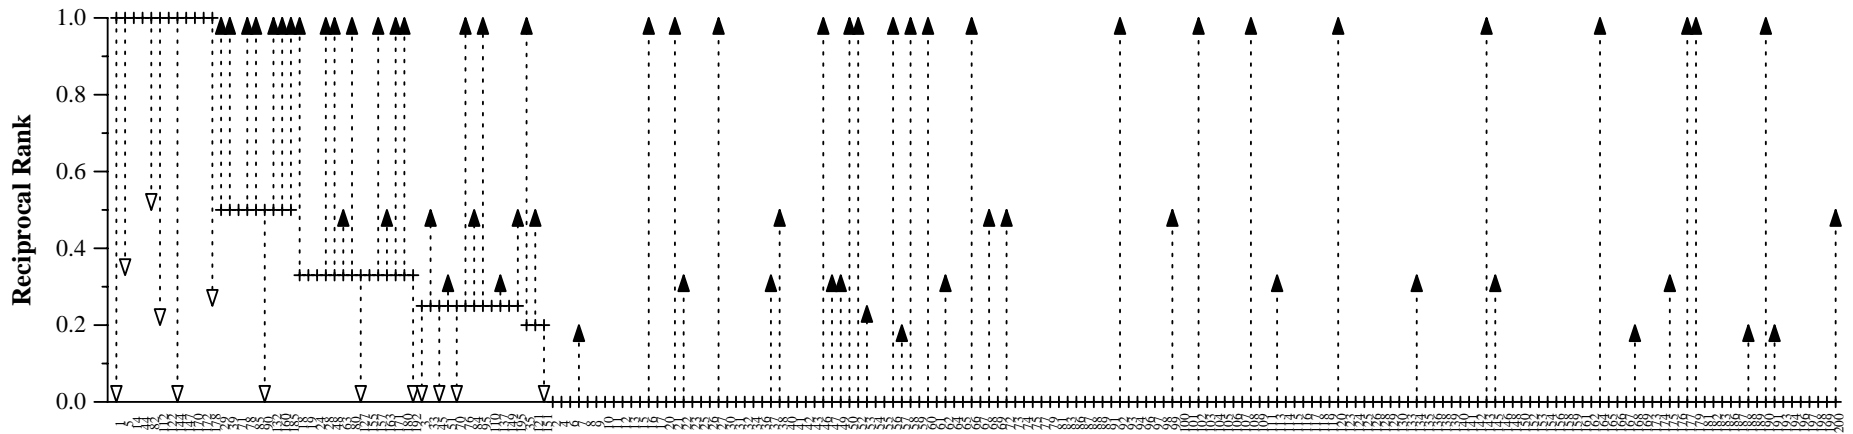

Run:	MTR99050
Answer length:	50
Mean reciprocal rank:	0.281
# questions with no answer found:	118

Question number by descending median

Run scores vs. median scores by question for run MTR99050