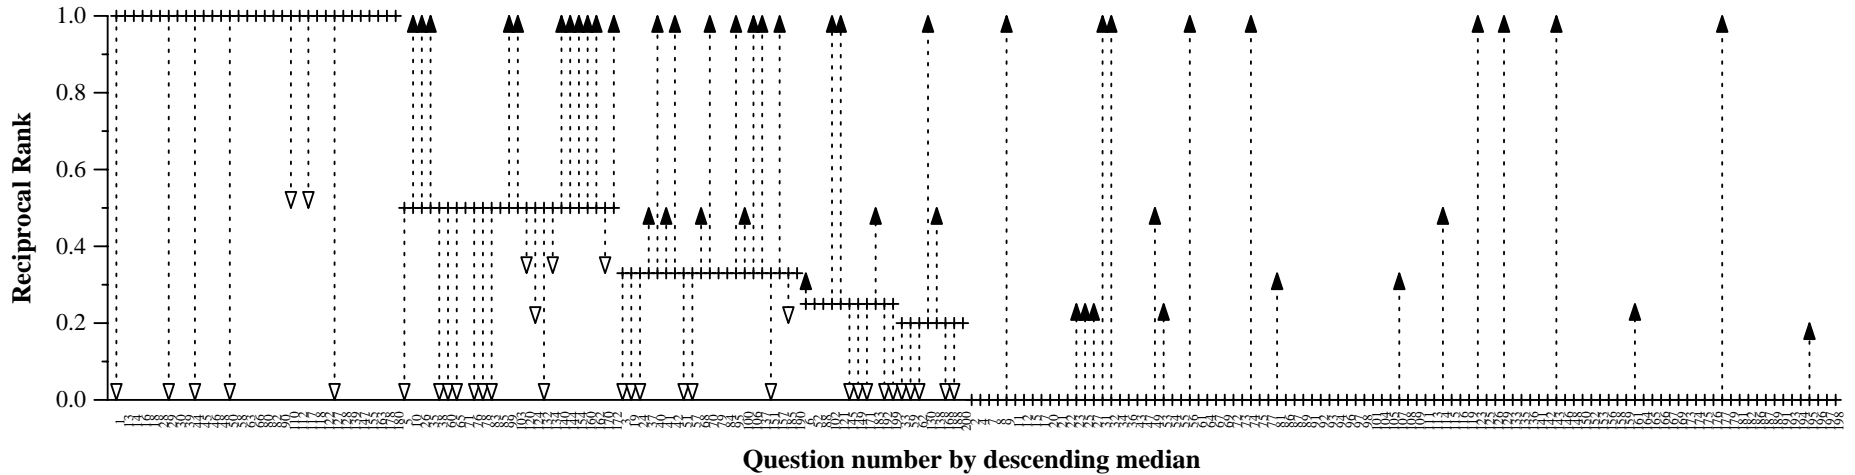

Run:	LimsiLC
Answer length:	250
Mean reciprocal rank:	0.341
# questions with no answer found:	110

Run scores vs. median scores by question for run LimsiLC