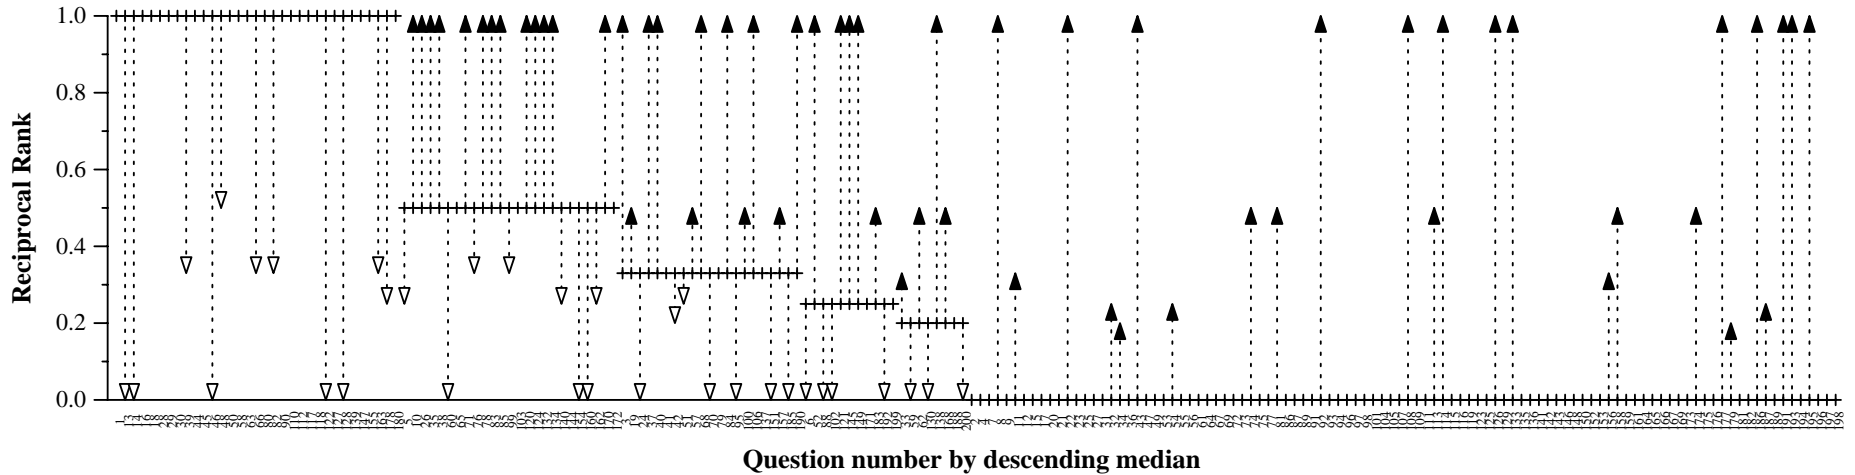

Run:	INQ635
Answer length:	250
Mean reciprocal rank:	0.383
# questions with no answer found:	95

Run scores vs. median scores by question for run INQ635