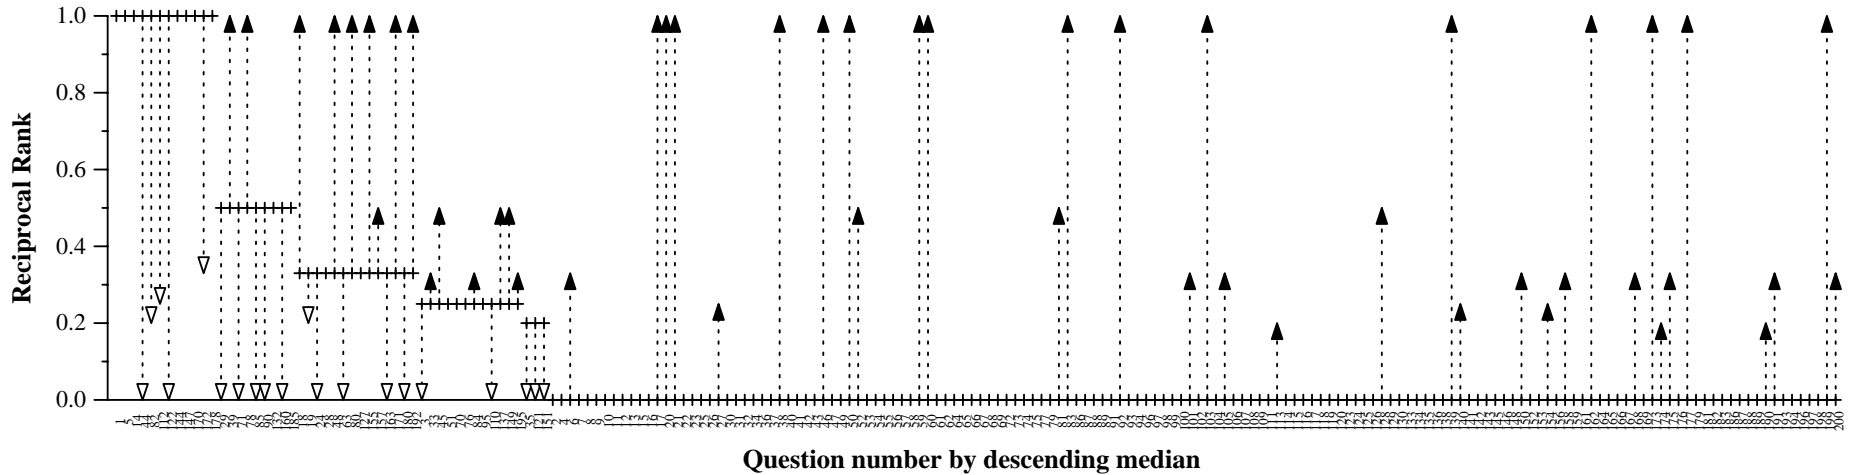

Run:	CRL50
Answer length:	50
Mean reciprocal rank:	0.220
# questions with no answer found:	130

Run scores vs. median scores by question for run CRL50