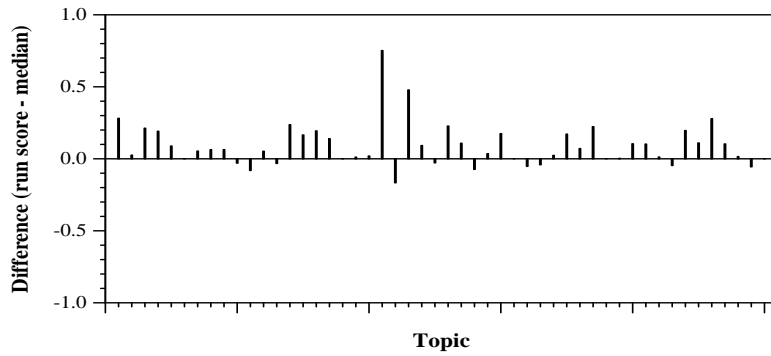

Summary Statistics		Overall measures		Document Level Averages	
Run ID	zs_bert_500	Number of topics	50	At 5 docs	0.3920
Topic type	Automatic	Total number retrieved	50000	At 10 docs	0.3280
		Total relevant	3939	At 15 docs	0.3280
		Total relevant retrieved	1929	At 20 docs	0.3100
		Mean NDCG@10	0.4815	At 30 docs	0.2933
		Mean Reciprocal Rank	0.6117	R-Precision	
					0.2128

Per-topic difference from median NDCG@10

Per-topic difference from median P@10