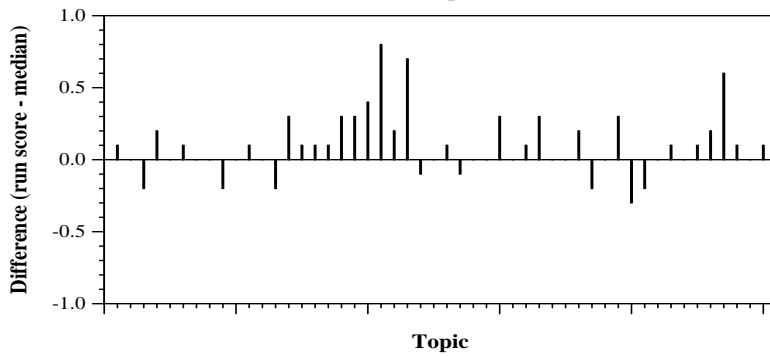

Summary Statistics		Overall measures		Document Level Averages	
Run ID	senttr	Number of topics	50	At 5 docs	0.3680
Topic type	Automatic	Total number retrieved	50000	At 10 docs	0.3540
		Total relevant	3939	At 15 docs	0.3427
		Total relevant retrieved	2156	At 20 docs	0.3360
		Mean NDCG@10	0.4758	At 30 docs	0.3167
		Mean Reciprocal Rank	0.5341	R-Precision	
					0.2128

Per-topic difference from median NDCG@10

Per-topic difference from median P@10