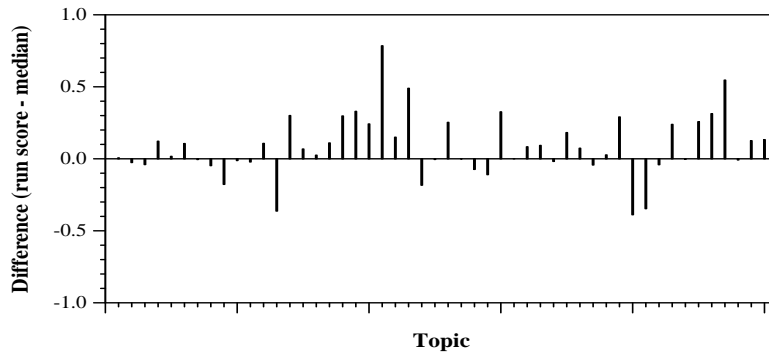

Summary Statistics		Overall measures		Document Level Averages	
Run ID	senttr	Number of topics	50	At 5 docs	0.3680
Topic type	Automatic	Total number retrieved	50000	At 10 docs	0.3540
		Total relevant	3939	At 15 docs	0.3427
		Total relevant retrieved	2156	At 20 docs	0.3360
		Mean NDCG@10	0.4758	At 30 docs	0.3167
		Mean Reciprocal Rank	0.5341	R-Precision	
					0.2128

Per-topic difference from median NDCG@10

Per-topic difference from median P@10