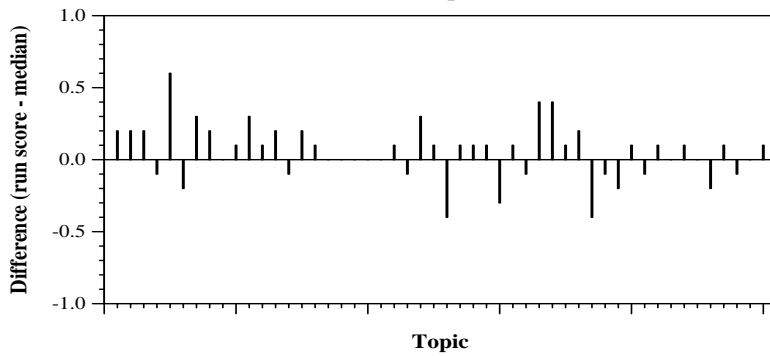

Summary Statistics		Overall measures		Document Level Averages	
Run ID	ims_T5summarizer	Number of topics	50	At 5 docs	0.3400
Topic type	Manual	Total number retrieved	33002	At 10 docs	0.3140
		Total relevant	3939	At 15 docs	0.3027
		Total relevant retrieved	2067	At 20 docs	0.2900
		Mean NDCG@10	0.4184	At 30 docs	0.2567
		Mean Reciprocal Rank	0.4847	R-Precision	0.2265

Per-topic difference from median NDCG@10

Per-topic difference from median P@10