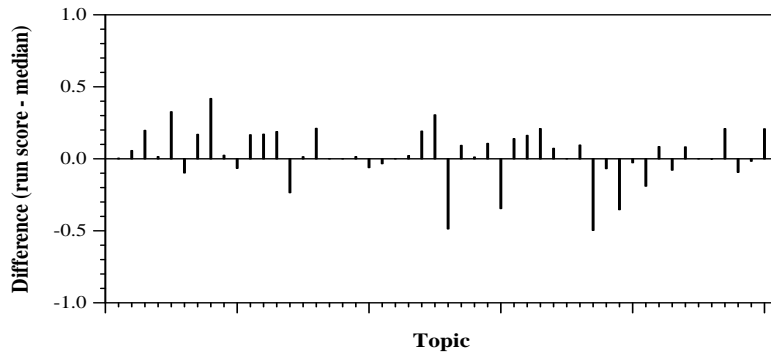

Summary Statistics		Overall measures		Document Level Averages	
Run ID	ims_T5summarizer	Number of topics	50	At 5 docs	0.3400
Topic type	Manual	Total number retrieved	33002	At 10 docs	0.3140
		Total relevant	3939	At 15 docs	0.3027
		Total relevant retrieved	2067	At 20 docs	0.2900
		Mean NDCG@10	0.4184	At 30 docs	0.2567
		Mean Reciprocal Rank	0.4847	R-Precision	0.2265

Per-topic difference from median NDCG@10

Per-topic difference from median P@10