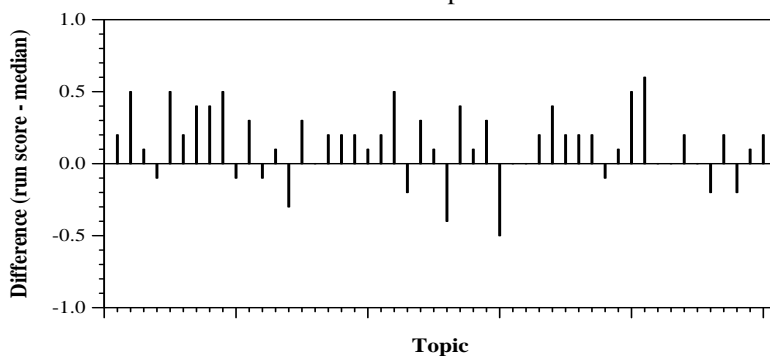

Summary Statistics		Overall measures		Document Level Averages	
Run ID	ims_RM3Filtered_kw	Number of topics	50	At 5 docs	0.4240
Topic type	Manual	Total number retrieved	49602	At 10 docs	0.3980
		Total relevant	3939	At 15 docs	0.3653
		Total relevant retrieved	2397	At 20 docs	0.3510
		Mean NDCG@10	0.5051	At 30 docs	0.3367
		Mean Reciprocal Rank	0.6060	R-Precision	
				0.2790	

Per-topic difference from median NDCG@10

Per-topic difference from median P@10