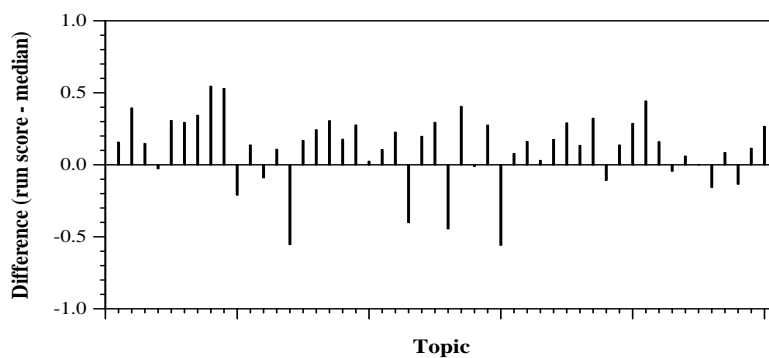

Summary Statistics		Overall measures		Document Level Averages	
Run ID	ims_RM3Filtered_kw	Number of topics	50	At 5 docs	0.4240
Topic type	Manual	Total number retrieved	49602	At 10 docs	0.3980
		Total relevant	3939	At 15 docs	0.3653
		Total relevant retrieved	2397	At 20 docs	0.3510
		Mean NDCG@10	0.5051	At 30 docs	0.3367
		Mean Reciprocal Rank	0.6060	R-Precision	
				0.2790	

Per-topic difference from median NDCG@10

Per-topic difference from median P@10