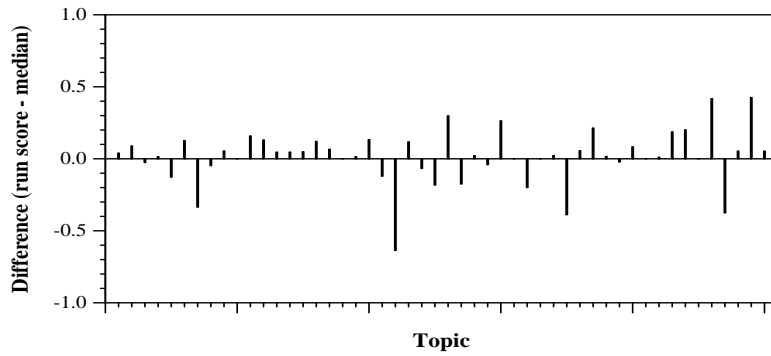

Summary Statistics		Overall measures		Document Level Averages	
Run ID	IKR3_TT_MW	Number of topics	50	At 5 docs	0.3560
Topic type	Automatic	Total number retrieved	50000	At 10 docs	0.2860
		Total relevant	3939	At 15 docs	0.2573
		Total relevant retrieved	1444	At 20 docs	0.2370
		Mean NDCG@10	0.4079	At 30 docs	0.2087
		Mean Reciprocal Rank	0.5352	R-Precision	
				0.1498	

Per-topic difference from median NDCG@10

Per-topic difference from median P@10