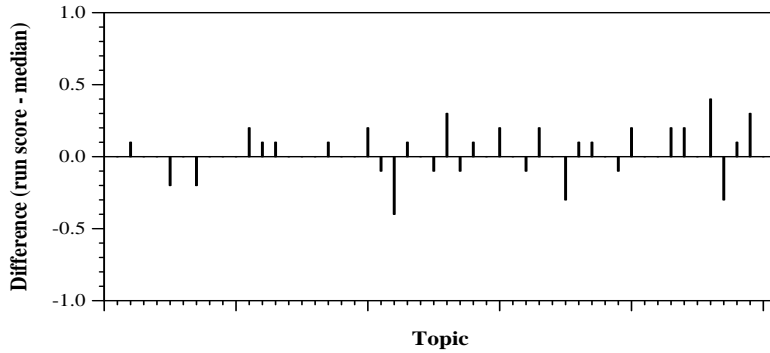

Summary Statistics		Overall measures		Document Level Averages	
Run ID	IKR3_TT_MW	Number of topics	50	At 5 docs	0.3560
Topic type	Automatic	Total number retrieved	50000	At 10 docs	0.2860
		Total relevant	3939	At 15 docs	0.2573
		Total relevant retrieved	1444	At 20 docs	0.2370
		Mean NDCG@10	0.4079	At 30 docs	0.2087
		Mean Reciprocal Rank	0.5352	R-Precision	
				0.1498	

Per-topic difference from median NDCG@10

Per-topic difference from median P@10