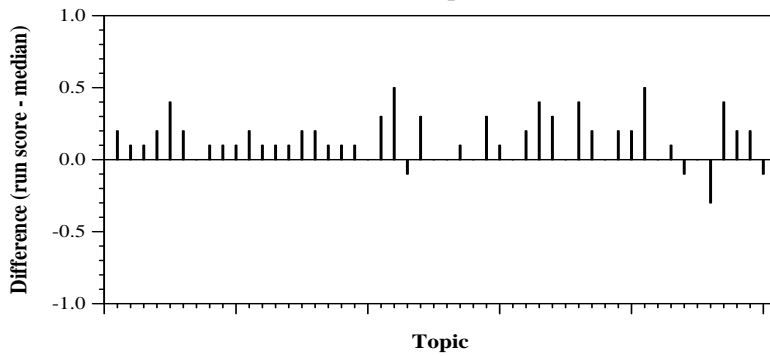

Summary Statistics		Overall measures		Document Level Averages	
Run ID	DoSSIER_2	Number of topics	50	At 5 docs	0.4640
Topic type	Automatic	Total number retrieved	44612	At 10 docs	0.3980
		Total relevant	3939	At 15 docs	0.3733
		Total relevant retrieved	2503	At 20 docs	0.3660
		Mean NDCG@10	0.5280	At 30 docs	0.3387
		Mean Reciprocal Rank	0.6607	R-Precision	
					0.2755

Per-topic difference from median NDCG@10

Per-topic difference from median P@10