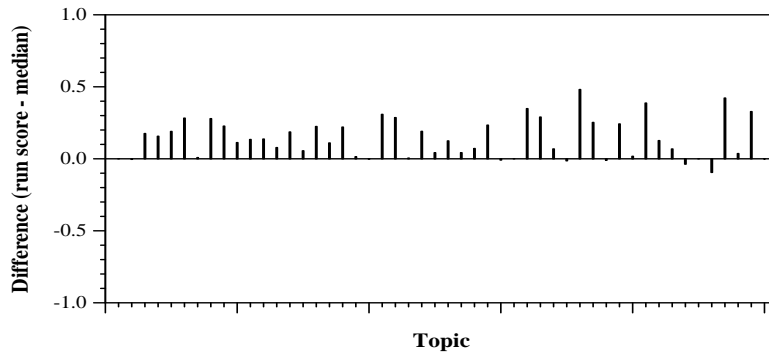

Summary Statistics		Overall measures		Document Level Averages	
Run ID	DoSSIER_2	Number of topics	50	At 5 docs	0.4640
Topic type	Automatic	Total number retrieved	44612	At 10 docs	0.3980
		Total relevant	3939	At 15 docs	0.3733
		Total relevant retrieved	2503	At 20 docs	0.3660
		Mean NDCG@10	0.5280	At 30 docs	0.3387
		Mean Reciprocal Rank	0.6607	R-Precision	
					0.2755

Per-topic difference from median NDCG@10

Per-topic difference from median P@10