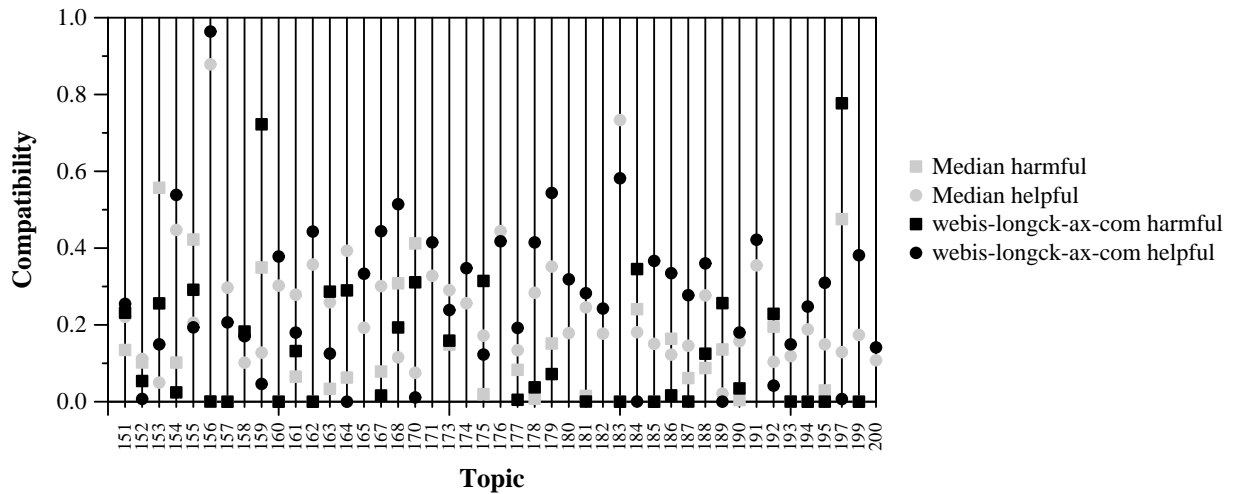

Run Description	
Run ID	webis-longck-ax-com
Task	Retrieval
Run type	Automatic
Topic fields used	Question

Mean measures		
Measure	Qrels	Score
P10	binary.useful-correct	0.5489
P10	binary.incorrect	0.1811
ndcg	graded.usefulness	0.6610
ndcg	binary.useful-correct	0.5808
compatibility	graded.harmful-only	0.1450
compatibility	graded.helpful-only	0.2733