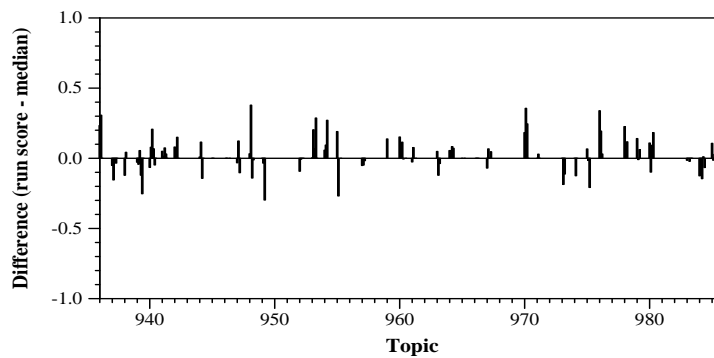

Summary Statistics	
Run ID	S300K_PH_DN
Task	Background Linking, Subtopics
Run type	auto
Used Wikipedia snapshot?	no
Used external resources?	notused
Number of topics	135

Overall measures	
Mean nDCG@10	0.2414
Mean P@10	0.2237
Mean AP	0.2262

Per-topic difference from median NDCG at 10 for bgsubs runs