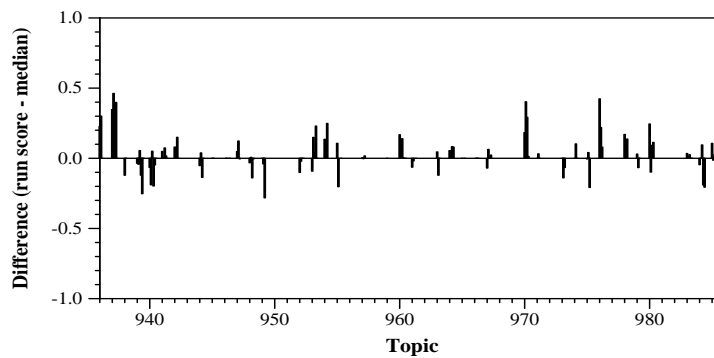

Summary Statistics	
Run ID	S300K_ENT_P_DN2
Task	Background Linking, Subtopics
Run type	auto
Used Wikipedia snapshot?	no
Used external resources?	notused
Number of topics	135

Overall measures	
Mean nDCG@10	0.2460
Mean P@10	0.2215
Mean AP	0.2226

Per-topic difference from median NDCG at 10 for bgsbns runs