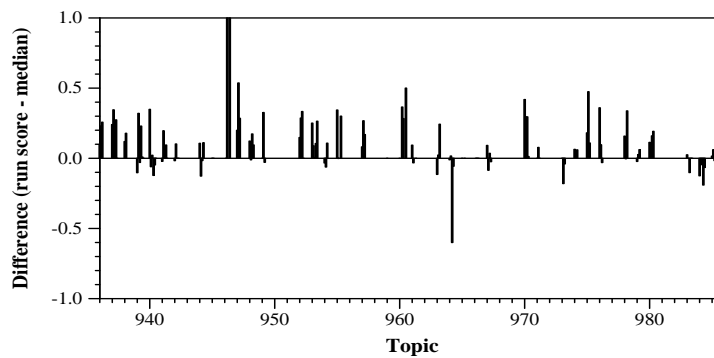

Summary Statistics	
Run ID	KWVec.sub
Task	Background Linking, Subtopics
Run type	auto
Used Wikipedia snapshot?	no
Used external resources?	notused
Number of topics	135

Overall measures	
Mean nDCG@10	0.3118
Mean P@10	0.2407
Mean AP	0.2700