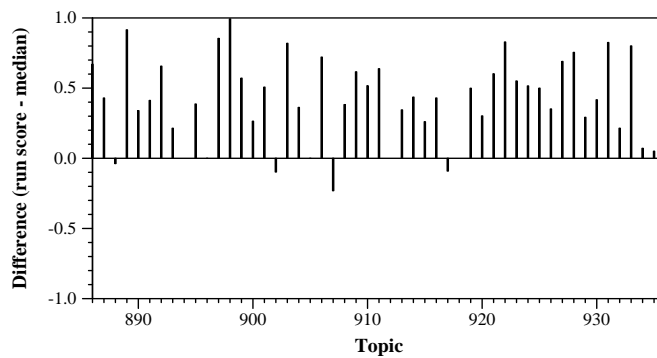

Summary Statistics	
Run ID	udel_fang-CW
Task	Background Linking
Run type	auto
Used Wikipedia snapshot?	no
Used external resources?	used
Number of topics	49

Overall measures	
Mean nDCG@5	0.5292
Mean P@5	0.7061
Mean AP	0.3438

Per-topic difference from median nDCG@5 for Background Linking runs