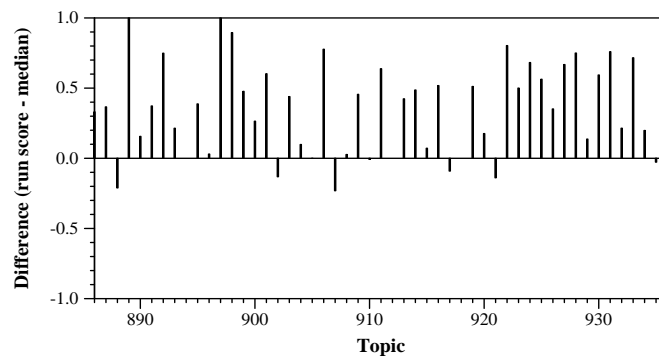

Summary Statistics	
Run ID	SUNLP_BERT_Summ
Task	Background Linking
Run type	auto
Used Wikipedia snapshot?	no
Used external resources?	used
Number of topics	49

Overall measures	
Mean nDCG@5	0.4447
Mean P@5	0.6000
Mean AP	0.2794

Per-topic difference from median nDCG@5 for Background Linking runs