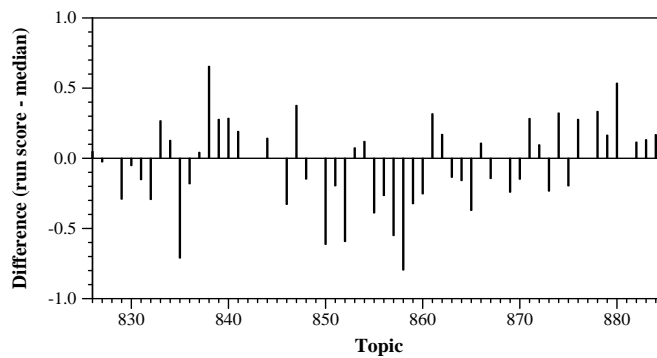

Summary Statistics	
Run ID	QU_KTruss_F
Task	Background Linking
Run type	auto
Used Wikipedia snapshot?	no
Used external resources?	notused
Number of topics	57

Overall measures	
Mean nDCG@5	0.5689
Mean nDCG@r	0.5961
Mean R-prec	0.4921

Per-topic difference from median nDCG@5 for Background Linking runs