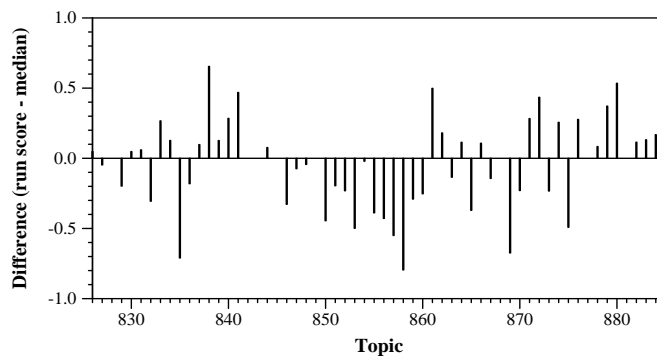

Summary Statistics	
Run ID	QU_KTruss
Task	Background Linking
Run type	auto
Used Wikipedia snapshot?	no
Used external resources?	notused
Number of topics	57

Overall measures	
Mean nDCG@5	0.5807
Mean nDCG@r	0.5654
Mean R-prec	0.4411

Per-topic difference from median nDCG@5 for Background Linking runs