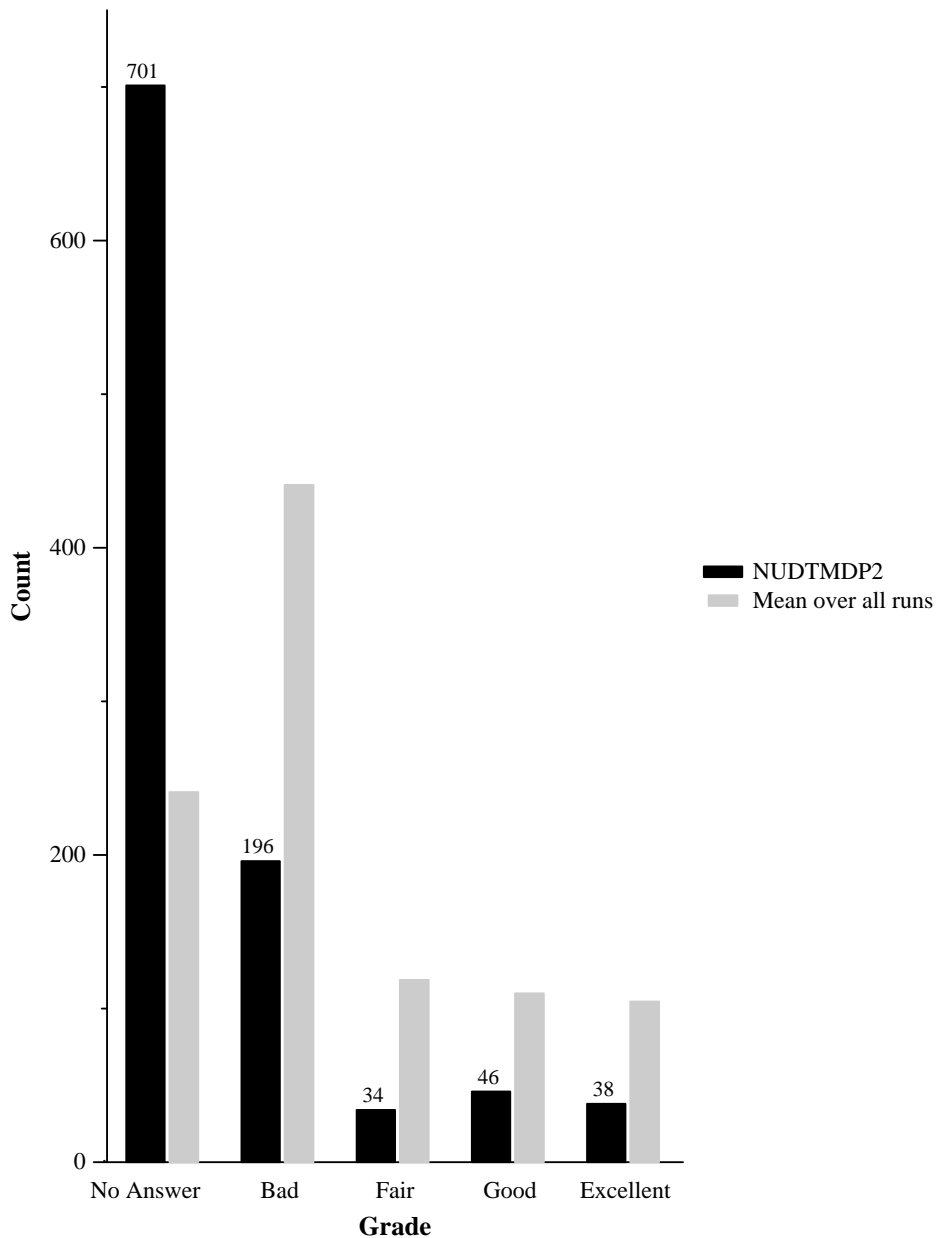

Run ID	NUDTMDP2
Run Type	Automatic
Overall measures	
Number Questions Answered	314
Average Grade (0-3)	0.2365
Success@2+	0.1163
Success@3+	0.0828
Success@4	0.0374
Precision@2+	0.3758
Precision@3+	0.2675
Precision@4	0.1210

Number of answers receiving given Grade