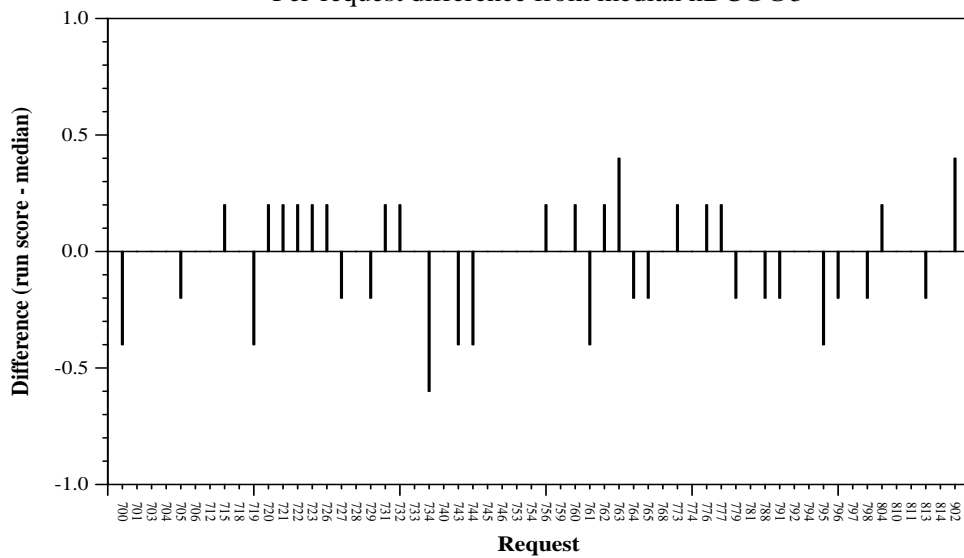

Summary Statistics	
Run ID	SassyStrawberry
Task	Phase 2
Used secondary data sources?	Yes
Number of topics	58

Overall measures	
Mean nDCG @ 5	0.2543
Mean Prec@5	0.3690
Mean reciprocal rank	0.5931

Per-request difference from median nDCG@5

Per-request difference from median P@5