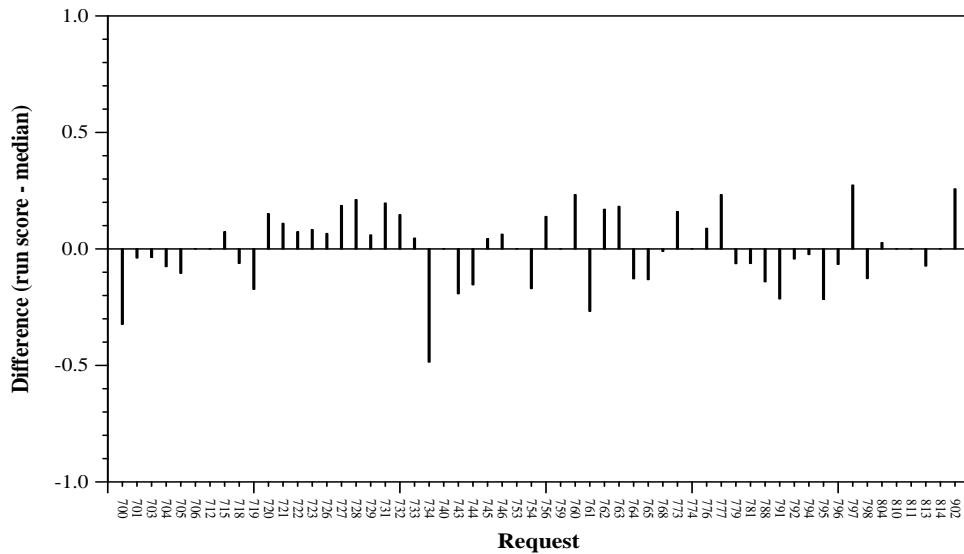

Summary Statistics	
Run ID	SassyStrawberry
Task	Phase 2
Used secondary data sources?	Yes
Number of topics	58

Overall measures	
Mean nDCG @ 5	0.2543
Mean Prec@5	0.3690
Mean reciprocal rank	0.5931

Per-request difference from median nDCG@5

Per-request difference from median P@5