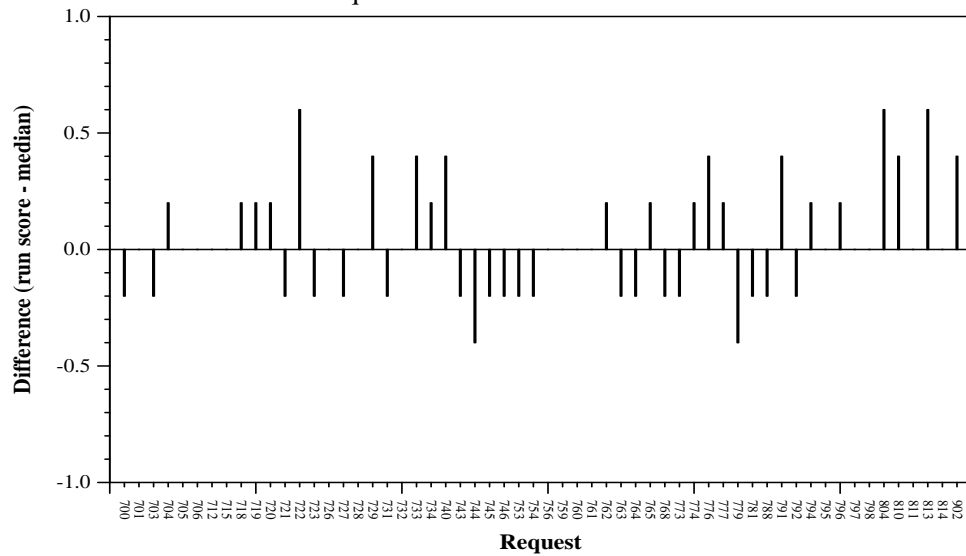

Summary Statistics	
Run ID	DUTH_knn
Task	Phase 2
Used secondary data sources?	Yes
Number of topics	58

Overall measures	
Mean nDCG @ 5	0.3116
Mean Prec@5	0.4345
Mean reciprocal rank	0.6131

Per-request difference from median nDCG@5

Per-request difference from median P@5