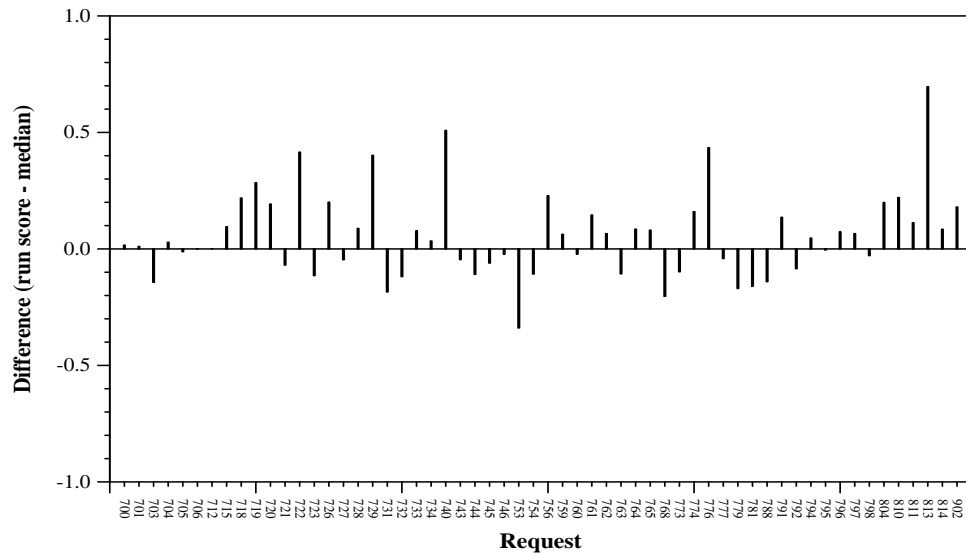

Summary Statistics	
Run ID	DUTH_knn
Task	Phase 2
Used secondary data sources?	Yes
Number of topics	58

Overall measures	
Mean nDCG @ 5	0.3116
Mean Prec@5	0.4345
Mean reciprocal rank	0.6131

Per-request difference from median nDCG@5

Per-request difference from median P@5