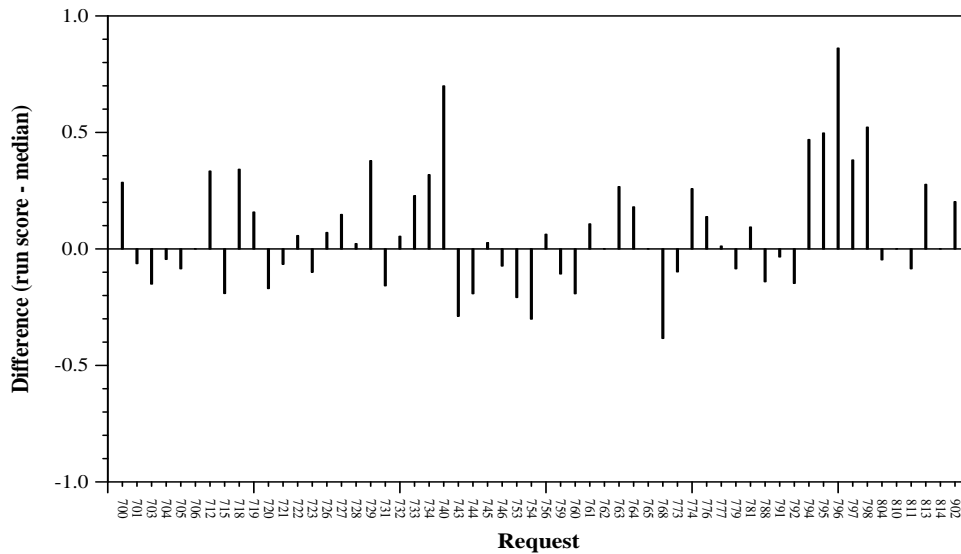

Summary Statistics	
Run ID	DUTH_bcf
Task	Phase 2
Used secondary data sources?	Yes
Number of topics	58

Overall measures	
Mean nDCG @ 5	0.3259
Mean Prec@5	0.4724
Mean reciprocal rank	0.5971

Per-request difference from median nDCG@5

Per-request difference from median P@5