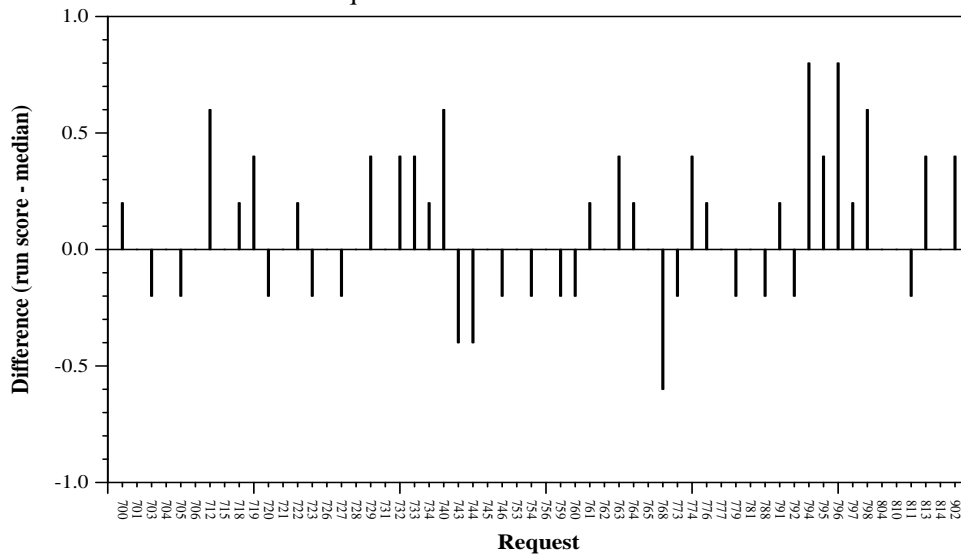

Summary Statistics	
Run ID	DUTH_bcf
Task	Phase 2
Used secondary data sources?	Yes
Number of topics	58

Overall measures	
Mean nDCG @ 5	0.3259
Mean Prec@5	0.4724
Mean reciprocal rank	0.5971

Per-request difference from median nDCG@5

Per-request difference from median P@5