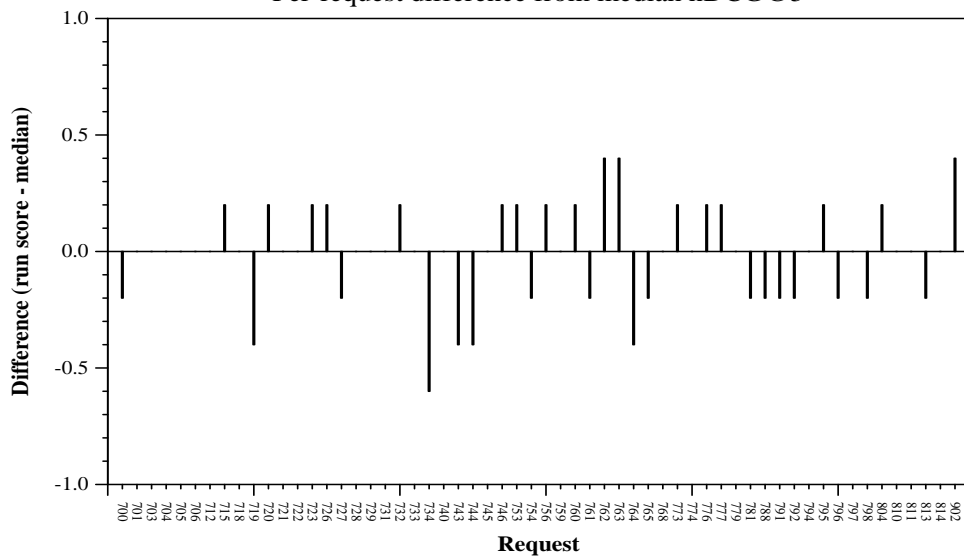

Summary Statistics	
Run ID	CasualChocolate
Task	Phase 2
Used secondary data sources?	Yes
Number of topics	58

Overall measures	
Mean nDCG @ 5	0.2650
Mean Prec@5	0.3828
Mean reciprocal rank	0.5853

Per-request difference from median nDCG@5

Per-request difference from median P@5