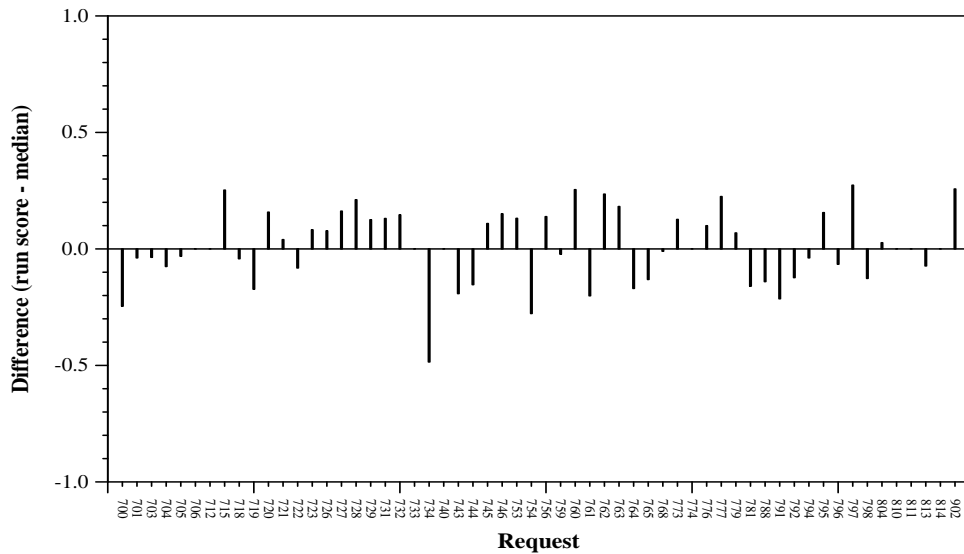

Summary Statistics	
Run ID	CasualChocolate
Task	Phase 2
Used secondary data sources?	Yes
Number of topics	58

Overall measures	
Mean nDCG @ 5	0.2650
Mean Prec@5	0.3828
Mean reciprocal rank	0.5853

Per-request difference from median nDCG@5

Per-request difference from median P@5