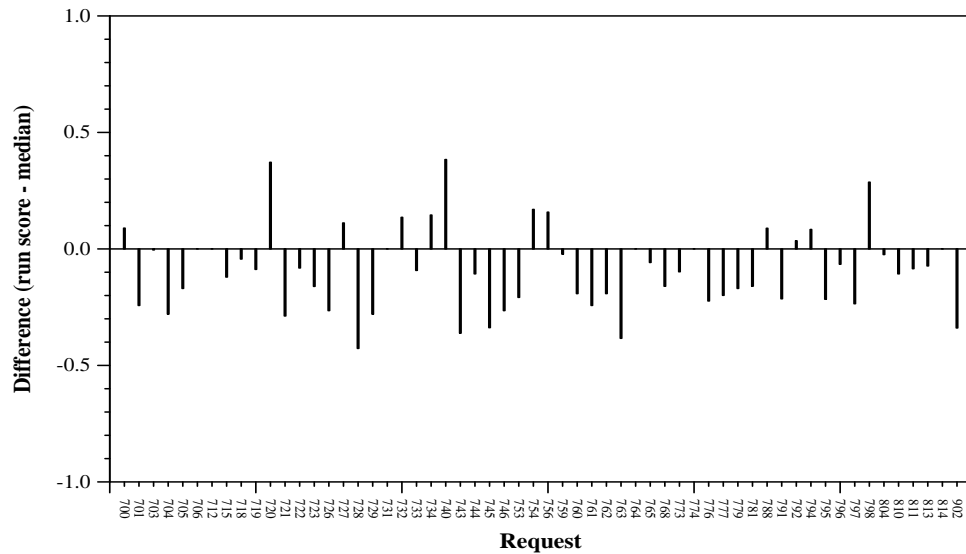

| Summary Statistics | |
|------------------------------|----------------|
| Run ID | 1st_submission |
| Task | Phase 2 |
| Used secondary data sources? | Yes |
| Number of topics | 58 |

| Overall measures | |
|----------------------|--------|
| Mean nDCG @ 5 | 0.1662 |
| Mean Prec@5 | 0.2414 |
| Mean reciprocal rank | 0.3357 |

Per-request difference from median nDCG@5

Per-request difference from median P@5