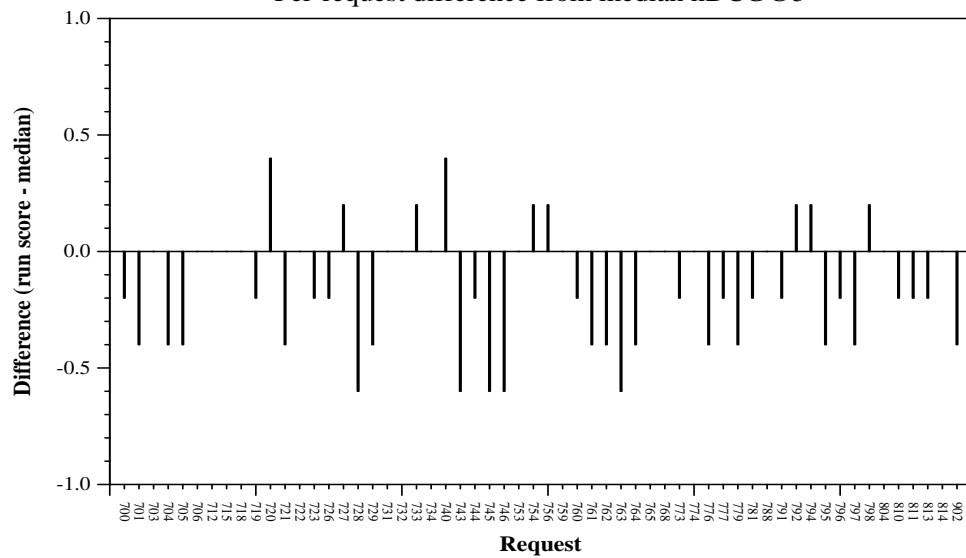

| Summary Statistics | |
|------------------------------|----------------|
| Run ID | 1st_submission |
| Task | Phase 2 |
| Used secondary data sources? | Yes |
| Number of topics | 58 |

| Overall measures | |
|----------------------|--------|
| Mean nDCG @ 5 | 0.1662 |
| Mean Prec@5 | 0.2414 |
| Mean reciprocal rank | 0.3357 |

Per-request difference from median nDCG@5

Per-request difference from median P@5