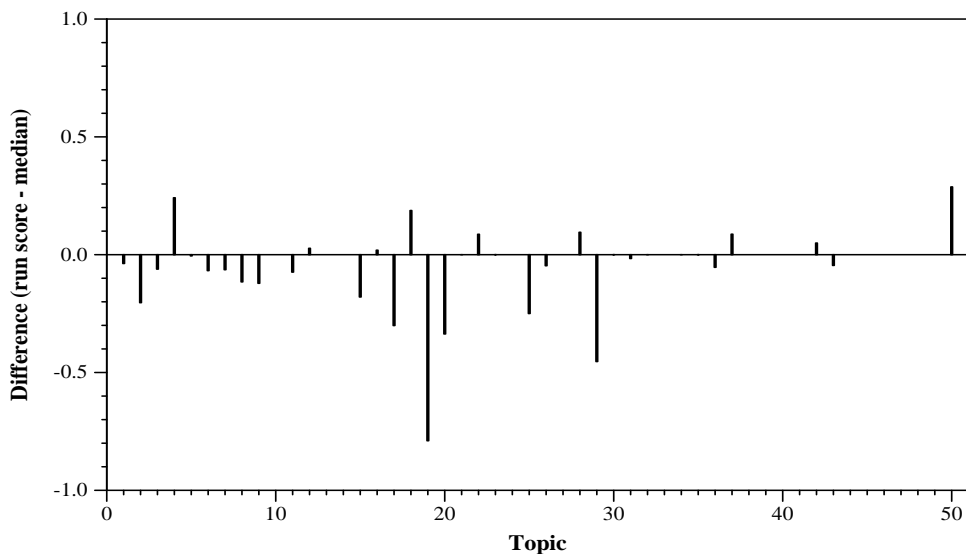

Summary Statistics	
Run ID	rsf
Task	Task Understanding
Collection category	A
Used external resources?	Yes
Open Run URL	http://github.com/ziy/pkb
Number of topics	34

Overall measures	
Mean ERR-IA@10	0.2508
Mean ERR-IA@20	0.2600
Mean ERR-IA@1000	0.2639
Mean alpha-nDCG@10	0.2937
Mean alpha-nDCG@20	0.3346
Mean alpha-nDCG@1000	0.3676

Difference from median ERR-IA@10 per topic

Difference from median alpha-nDCG@10 per topic