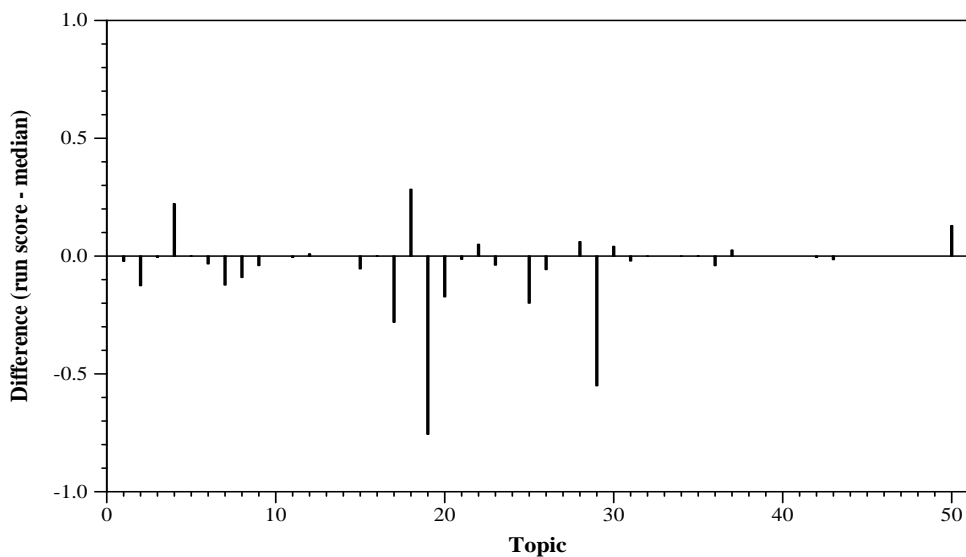

Summary Statistics	
Run ID	rsf
Task	Task Understanding
Collection category	A
Used external resources?	Yes
Open Run URL	http://github.com/ziy/pkb
Number of topics	34

Overall measures	
Mean ERR-IA@10	0.2508
Mean ERR-IA@20	0.2600
Mean ERR-IA@1000	0.2639
Mean alpha-nDCG@10	0.2937
Mean alpha-nDCG@20	0.3346
Mean alpha-nDCG@1000	0.3676

Difference from median ERR-IA@10 per topic

Difference from median alpha-nDCG@10 per topic