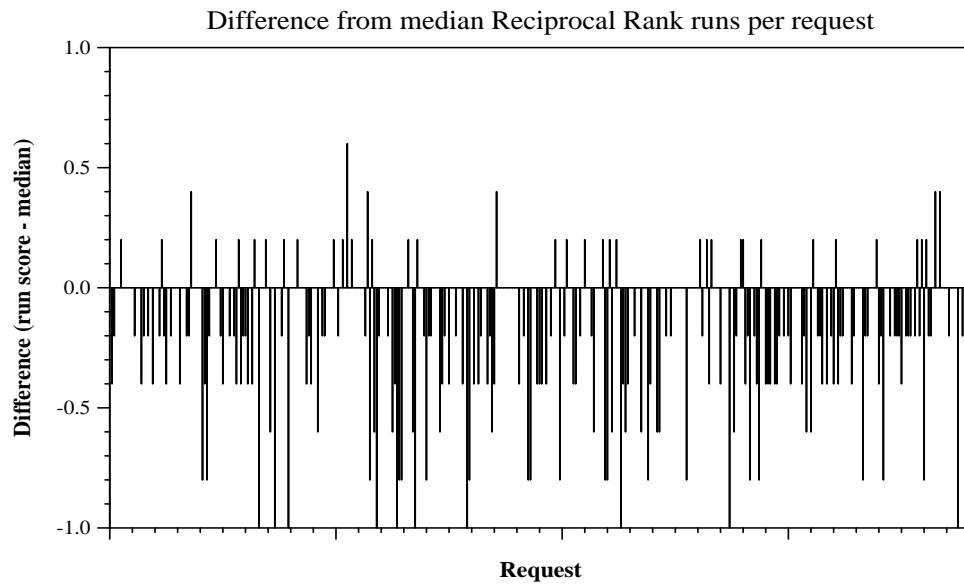

Summary Statistics	
Run ID	uogTrCsLtrUInd
Task	Live
Used secondary data sources?	No
Number of topics	380

Overall measures	
Mean reciprocal rank	0.2538
Mean Prec@5	0.1605

Difference from median P@5 per request