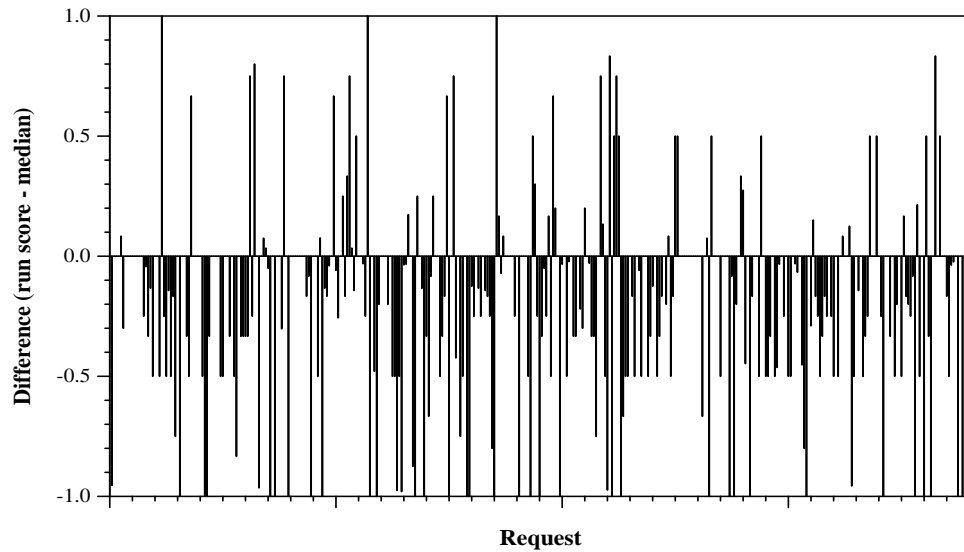

Summary Statistics	
Run ID	uogTrCsLtrUInd
Task	Live
Used secondary data sources?	No
Number of topics	380

Overall measures	
Mean reciprocal rank	0.2538
Mean Prec@5	0.1605

Difference from median P@5 per request