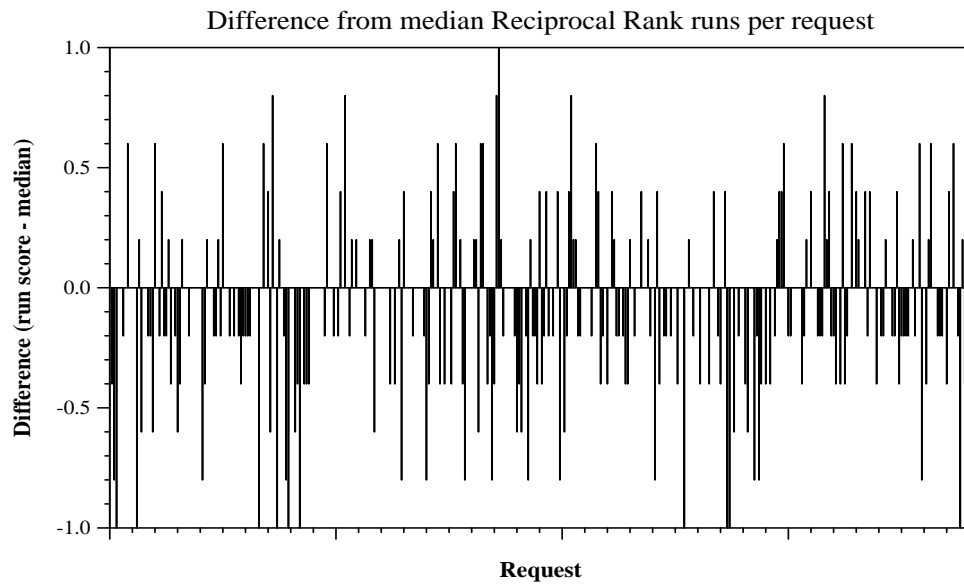

Summary Statistics	
Run ID	uogTrCsLtrUDepCat
Task	Live
Used secondary data sources?	No
Number of topics	380

Overall measures	
Mean reciprocal rank	0.3128
Mean Prec@5	0.2384

Difference from median P@5 per request