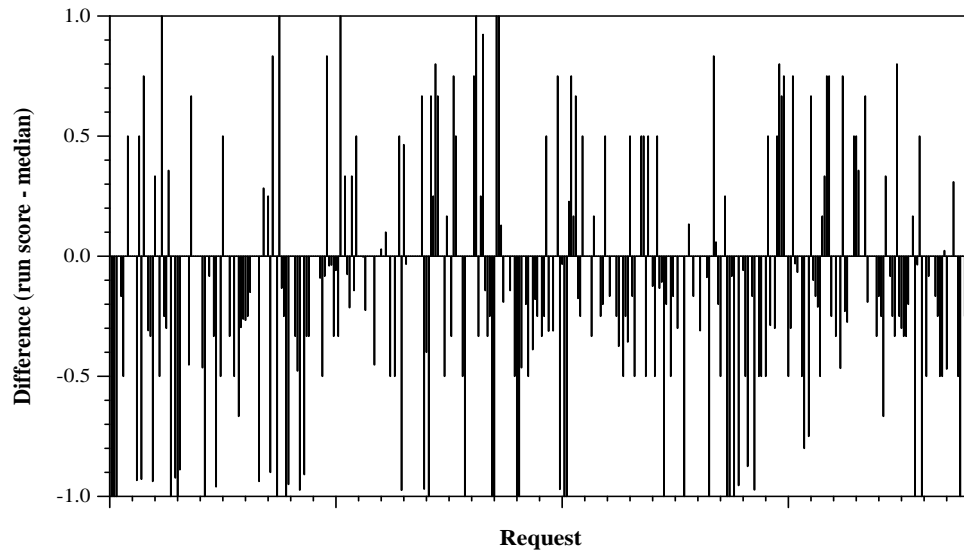

Summary Statistics	
Run ID	uogTrCsLtrUDepCat
Task	Live
Used secondary data sources?	No
Number of topics	380

Overall measures	
Mean reciprocal rank	0.3128
Mean Prec@5	0.2384

Difference from median P@5 per request