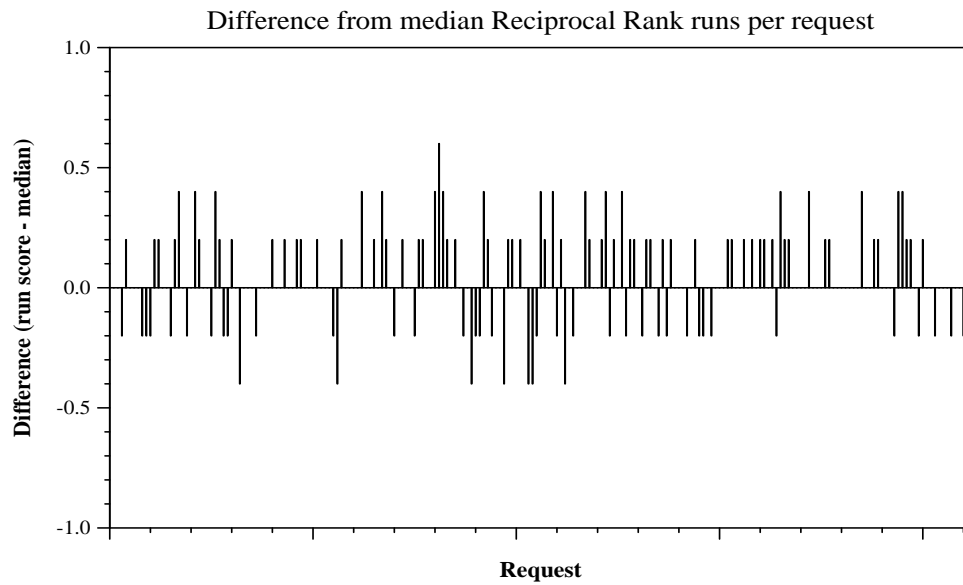

Summary Statistics	
Run ID	uogTrCSLVPC
Task	Batch
Used secondary data sources?	Yes
Number of topics	211

Overall measures	
Mean reciprocal rank	0.6758
Mean Prec@5	0.5498

Difference from median P@5 per request