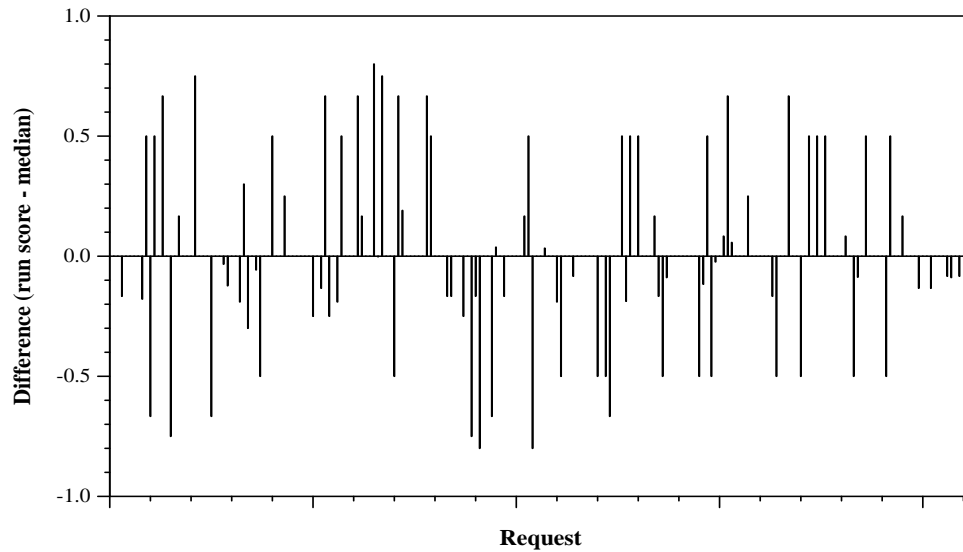

Summary Statistics	
Run ID	uogTrCSLVPC
Task	Batch
Used secondary data sources?	Yes
Number of topics	211

Overall measures	
Mean reciprocal rank	0.6758
Mean Prec@5	0.5498

Difference from median P@5 per request