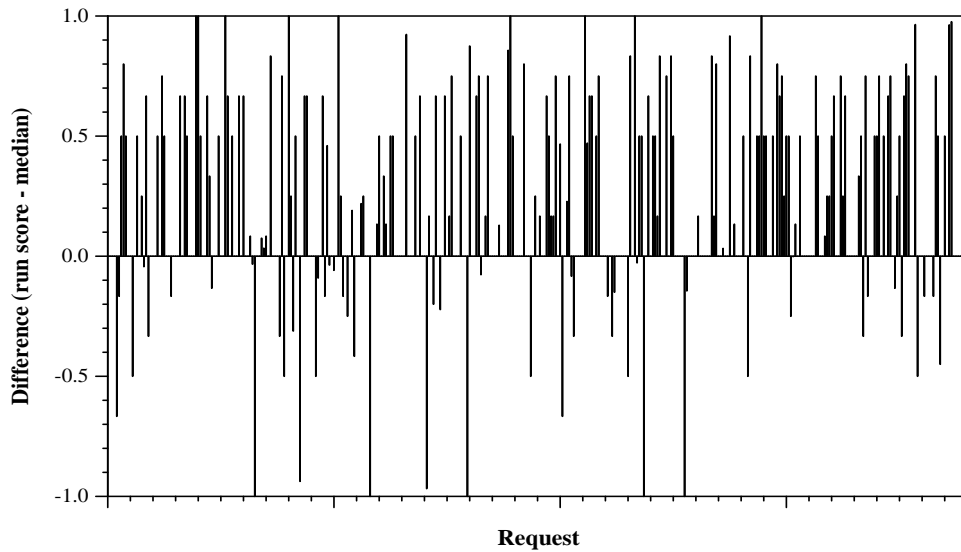

Summary Statistics	
Run ID	WaterlooRunA
Task	Live
Used secondary data sources?	No
Number of topics	380

Overall measures	
Mean reciprocal rank	0.5929
Mean Prec@5	0.4716

Difference from median P@5 per request