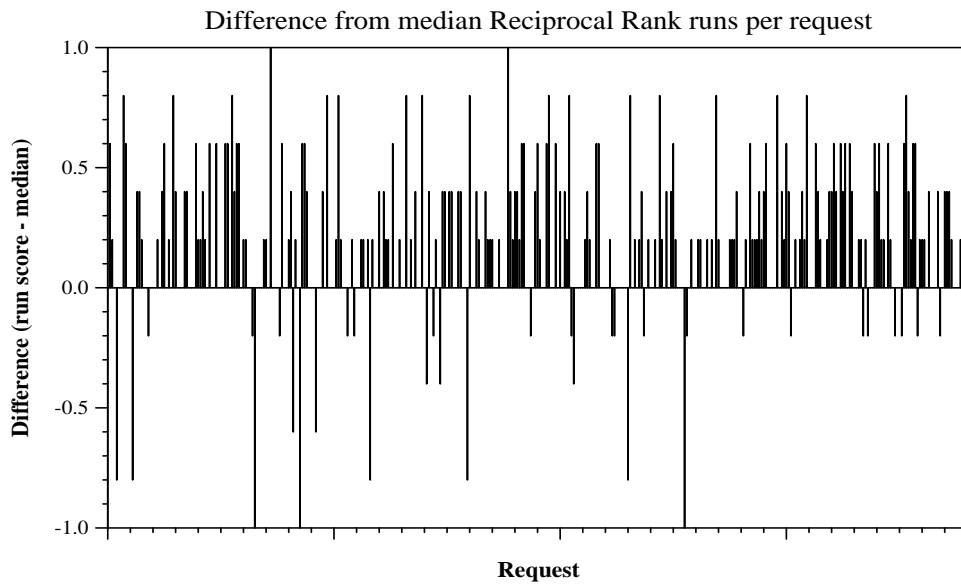

Summary Statistics	
Run ID	WaterlooRunA
Task	Live
Used secondary data sources?	No
Number of topics	380

Overall measures	
Mean reciprocal rank	0.5929
Mean Prec@5	0.4716

Difference from median P@5 per request