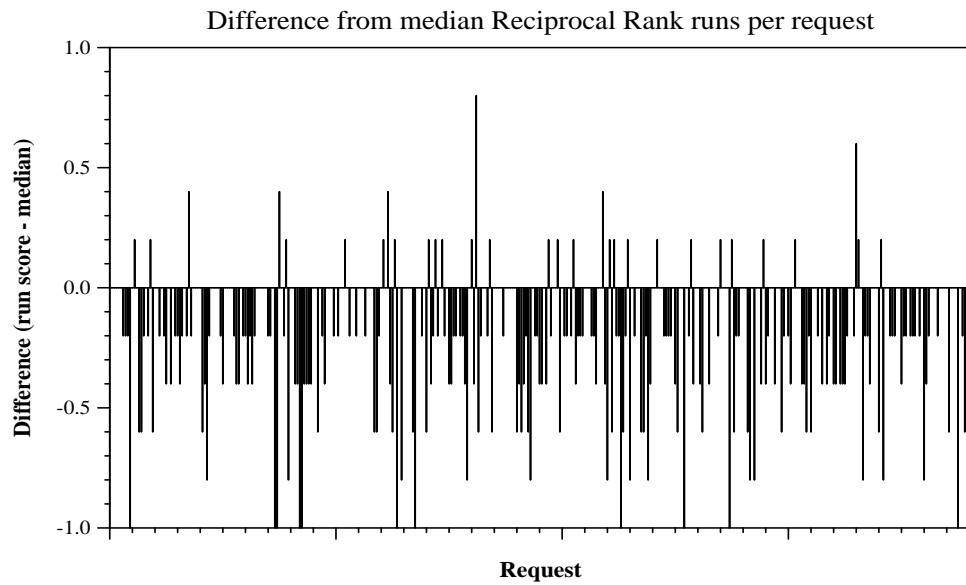

Summary Statistics	
Run ID	TJU_BASE
Task	Live
Used secondary data sources?	No
Number of topics	380

Overall measures	
Mean reciprocal rank	0.1844
Mean Prec@5	0.1342

Difference from median P@5 per request