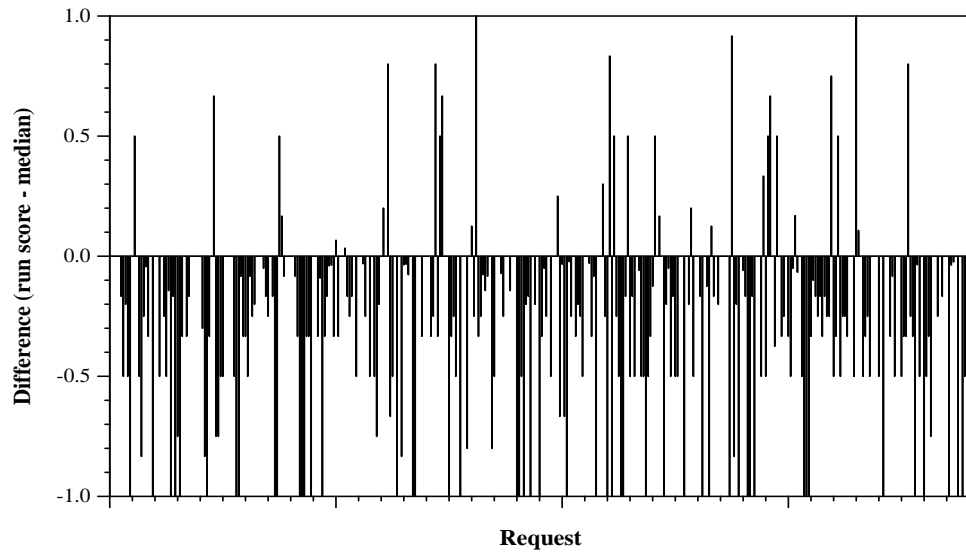

Summary Statistics	
Run ID	TJU_BASE
Task	Live
Used secondary data sources?	No
Number of topics	380

Overall measures	
Mean reciprocal rank	0.1844
Mean Prec@5	0.1342

Difference from median P@5 per request