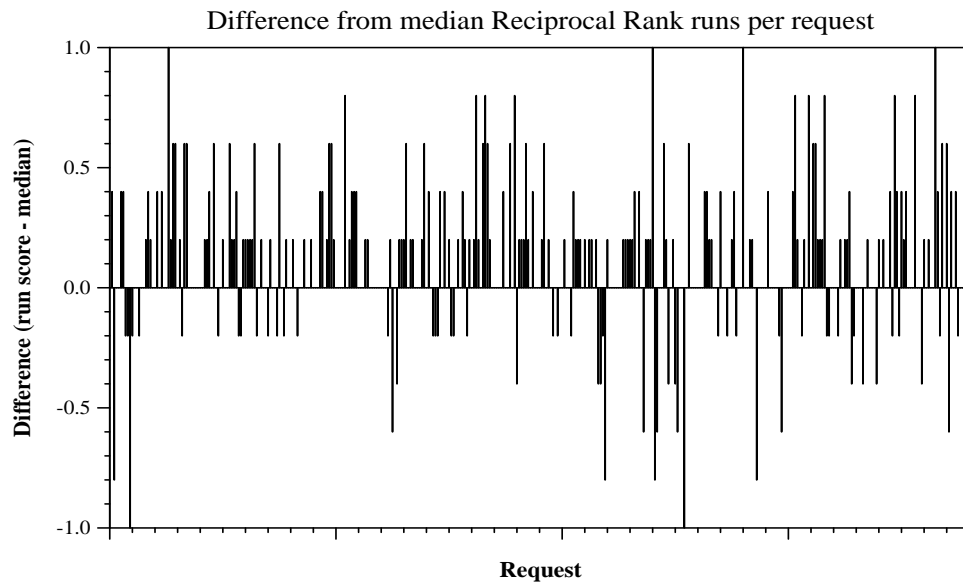

Summary Statistics	
Run ID	IRKM2
Task	Live
Used secondary data sources?	No
Number of topics	380

Overall measures	
Mean reciprocal rank	0.5461
Mean Prec@5	0.4079

Difference from median P@5 per request