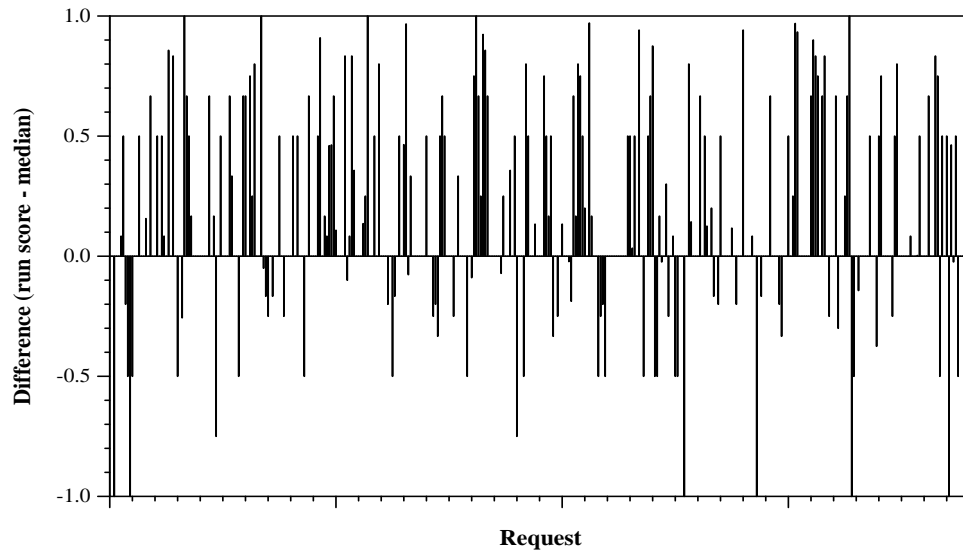

Summary Statistics	
Run ID	IRKM2
Task	Live
Used secondary data sources?	No
Number of topics	380

Overall measures	
Mean reciprocal rank	0.5461
Mean Prec@5	0.4079

Difference from median P@5 per request