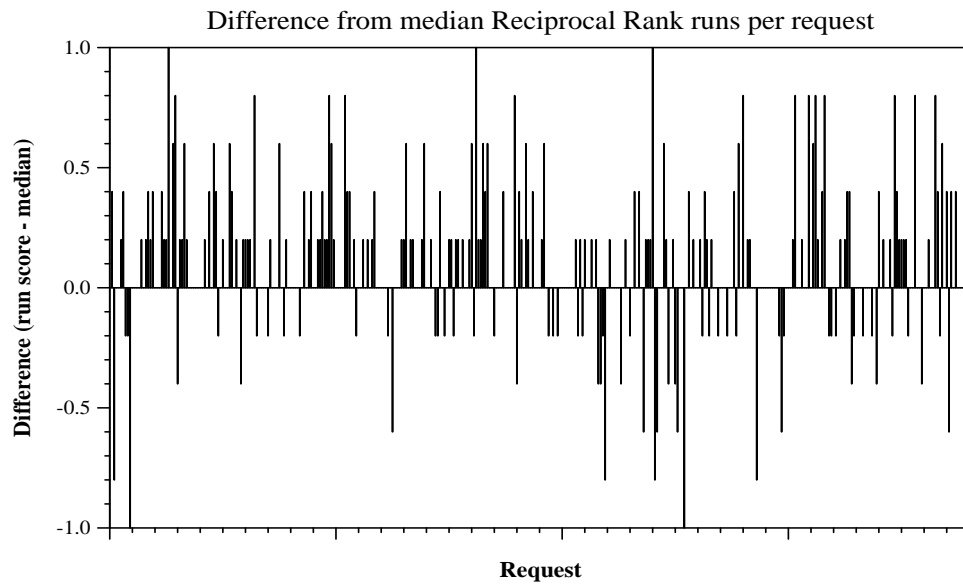

Summary Statistics	
Run ID	IRKM1
Task	Live
Used secondary data sources?	No
Number of topics	380

Overall measures	
Mean reciprocal rank	0.5213
Mean Prec@5	0.3953

Difference from median P@5 per request