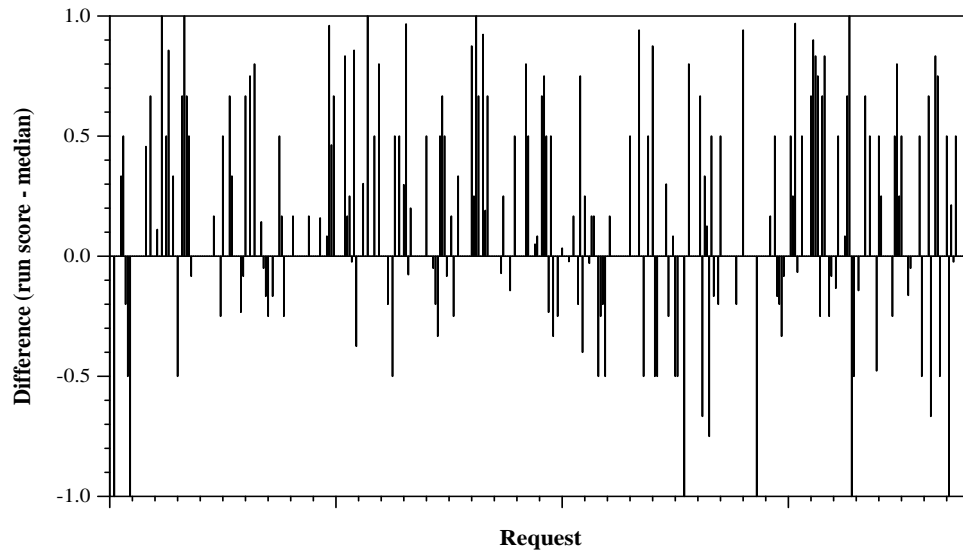

Summary Statistics	
Run ID	IRKM1
Task	Live
Used secondary data sources?	No
Number of topics	380

Overall measures	
Mean reciprocal rank	0.5213
Mean Prec@5	0.3953

Difference from median P@5 per request