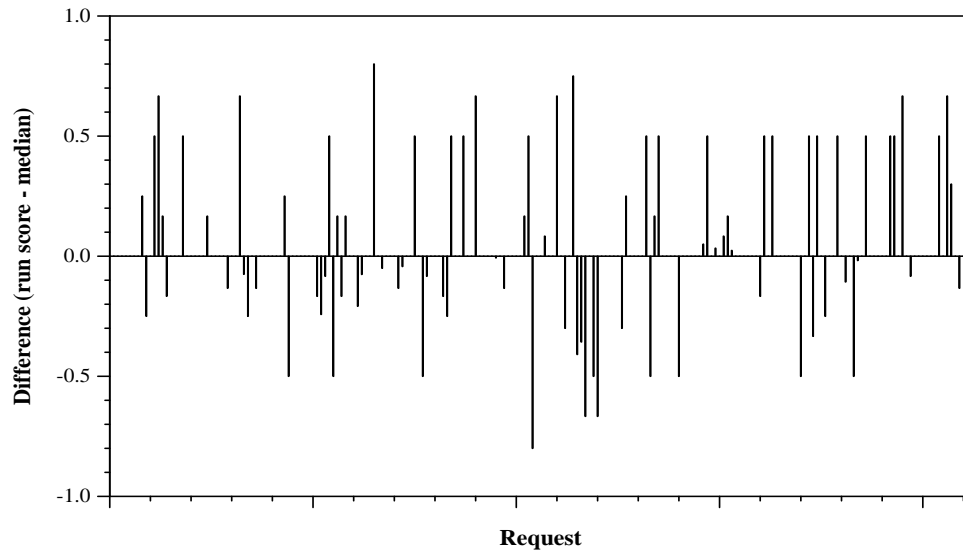

Summary Statistics	
Run ID	IITBHU_2
Task	Batch
Used secondary data sources?	Yes
Number of topics	211

Overall measures	
Mean reciprocal rank	0.7030
Mean Prec@5	0.5365

Difference from median Reciprocal Rank runs per request

Difference from median P@5 per request