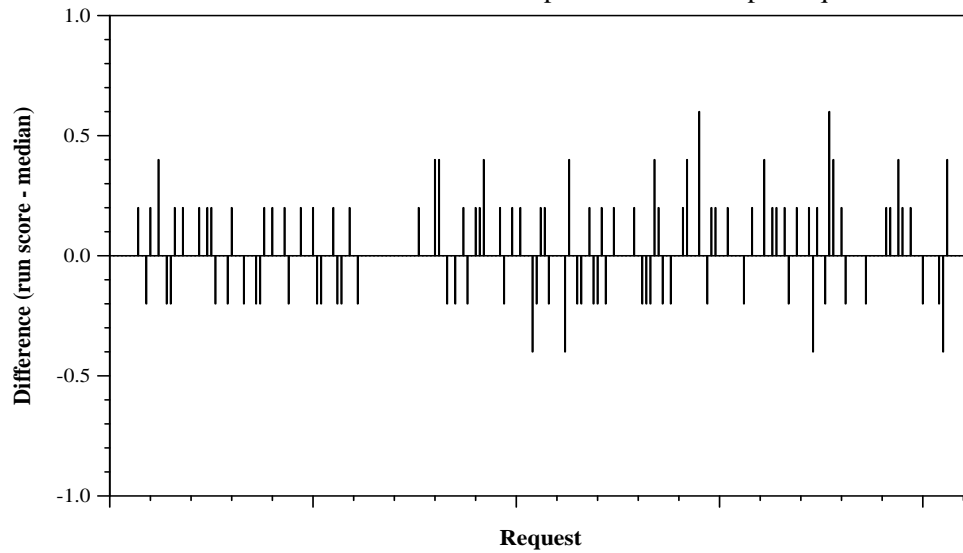

Summary Statistics	
Run ID	IITBHU_2
Task	Batch
Used secondary data sources?	Yes
Number of topics	211

Overall measures	
Mean reciprocal rank	0.7030
Mean Prec@5	0.5365

Difference from median Reciprocal Rank runs per request

Difference from median P@5 per request