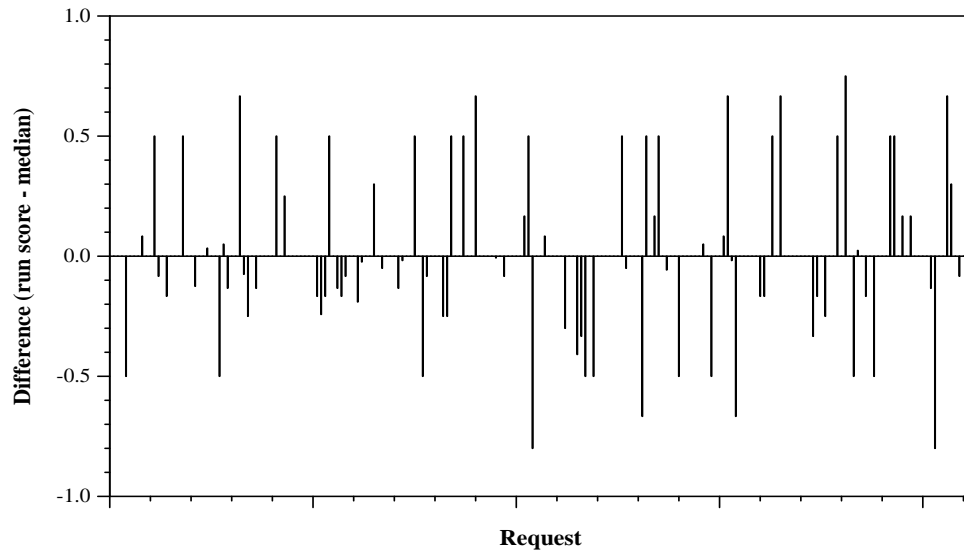

Summary Statistics	
Run ID	IITBHU_1
Task	Batch
Used secondary data sources?	Yes
Number of topics	211

Overall measures	
Mean reciprocal rank	0.6760
Mean Prec@5	0.5308

Difference from median Reciprocal Rank runs per request

Difference from median P@5 per request