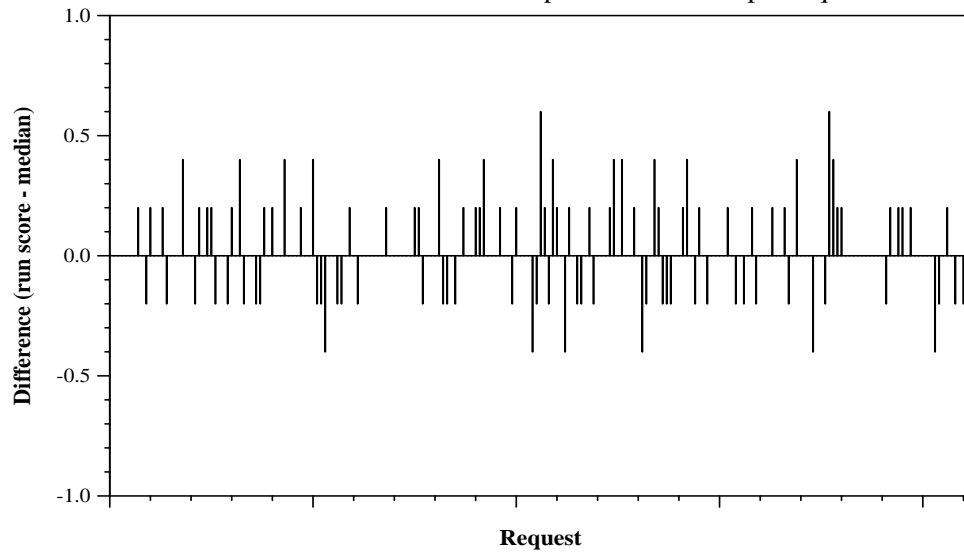

Summary Statistics	
Run ID	IITBHU_1
Task	Batch
Used secondary data sources?	Yes
Number of topics	211

Overall measures	
Mean reciprocal rank	0.6760
Mean Prec@5	0.5308

Difference from median Reciprocal Rank runs per request

Difference from median P@5 per request