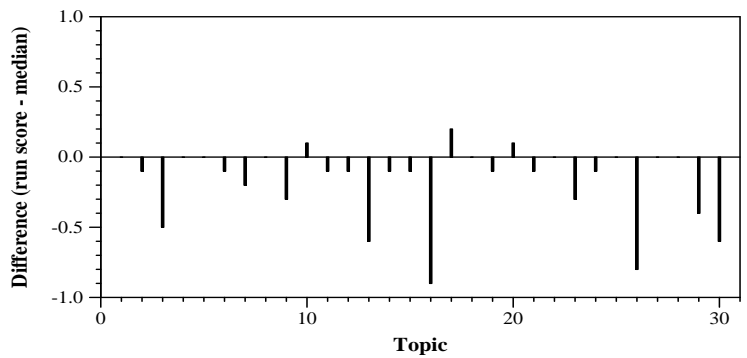

Summary Statistics	
Run ID	runindri
Task	A
Processing type	automatic
Topic type	summaries
Open Run URL	https://github.com/hitwilab/TREC2015-submission.git
Number of topics	30

Overall measures	
Mean infAP	0.0205
Mean infNDCG	0.1351
Mean R-prec	0.0942
Mean Prec@10	0.1733