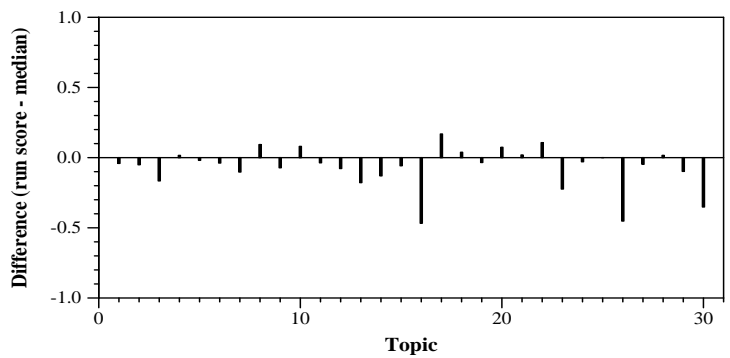

Difference from median infNDCG for automatic runs per topic