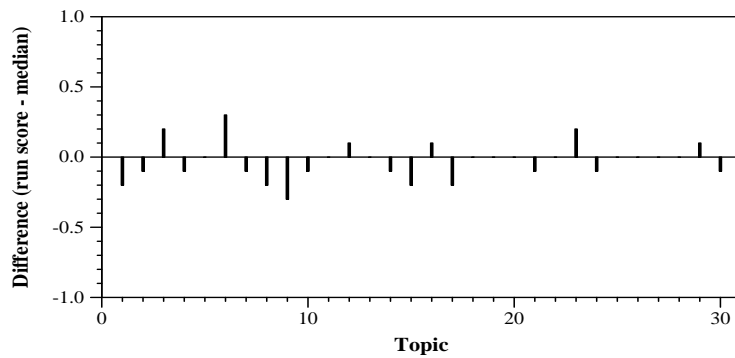

Summary Statistics	
Run ID	lamdarun01
Task	A
Processing type	automatic
Topic type	summaries
Open Run URL	https://github.com/Lamda-TREC/TREC-CDSS
Number of topics	30

Overall measures	
Mean infAP	0.0364
Mean infNDCG	0.1798
Mean R-prec	0.1513
Mean Prec@10	0.3133