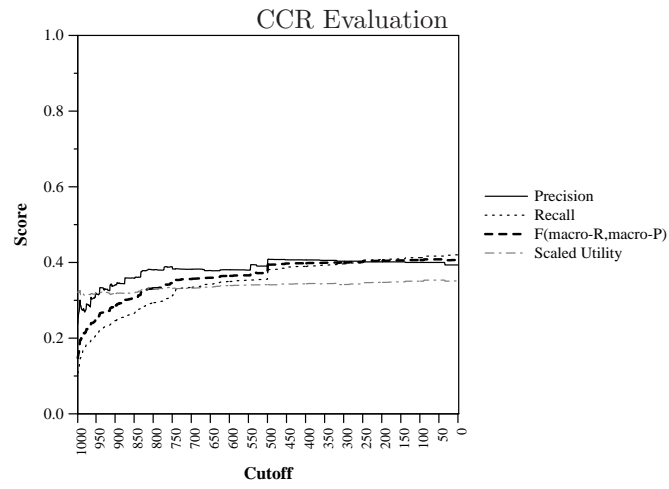

Run ID:	verbsource-rm3
Task:	kba-ccr-2014
Run Type:	automatic
Corpus:	kba-streamcorpus-2014-v0.3.0

Score at Cutoff (averaged over topics)

Difference from median max F per topic