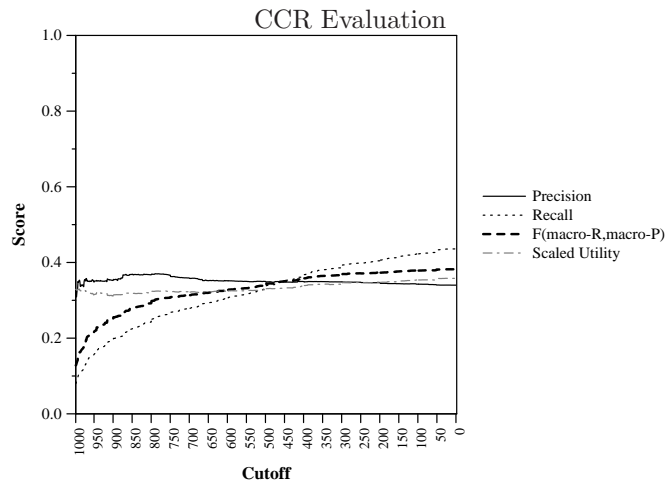

Run ID:	prevdocs-sf
Task:	kba-ccr-2014
Run Type:	automatic
Corpus:	kba-streamcorpus-2014-v0.3.0

Score at Cutoff (averaged over topics)

Difference from median max F per topic