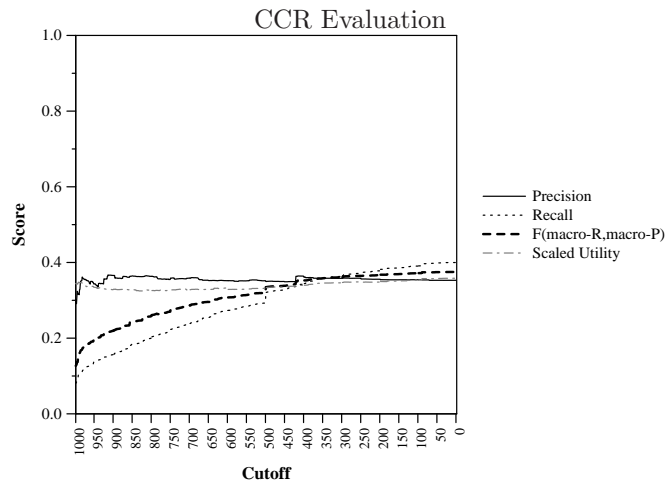

Run ID:	prevdocs-rm3
Task:	kba-ccr-2014
Run Type:	automatic
Corpus:	kba-streamcorpus-2014-v0.3.0

Score at Cutoff (averaged over topics)

Difference from median max F per topic