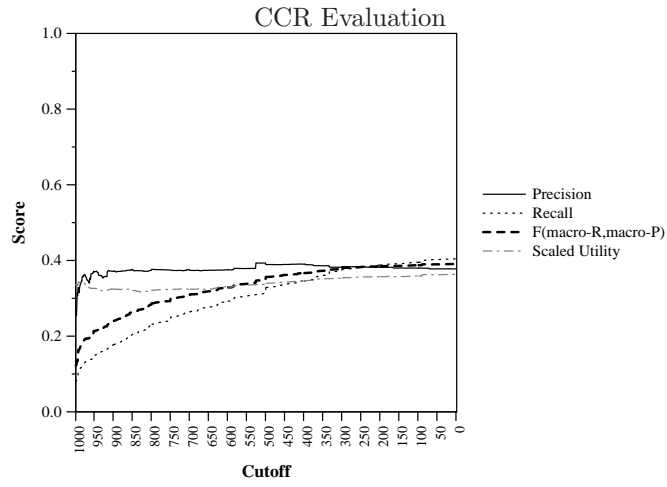

Run ID:	pdverb-rm3
Task:	kba-ccr-2014
Run Type:	automatic
Corpus:	kba-streamcorpus-2014-v0.3.0

Score at Cutoff (averaged over topics)

Difference from median max F per topic