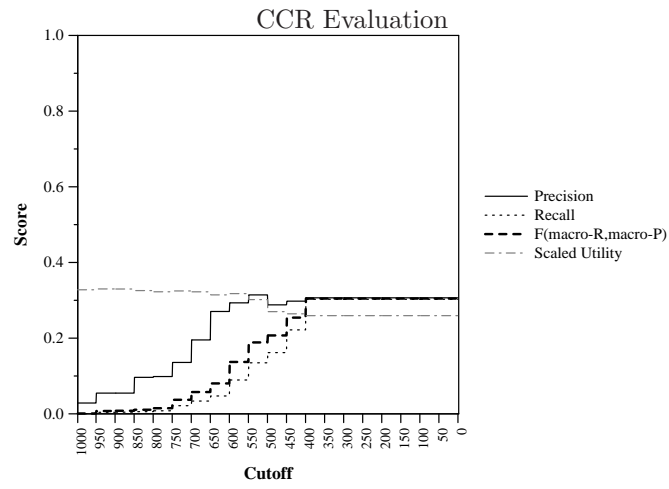

Run ID:	ter-wtms-4
Task:	kba-ccr-2014
Run Type:	automatic
Corpus:	kba-streamcorpus-2014-v0.3.0-kba-filtered

Score at Cutoff (averaged over topics)

Difference from median max F per topic