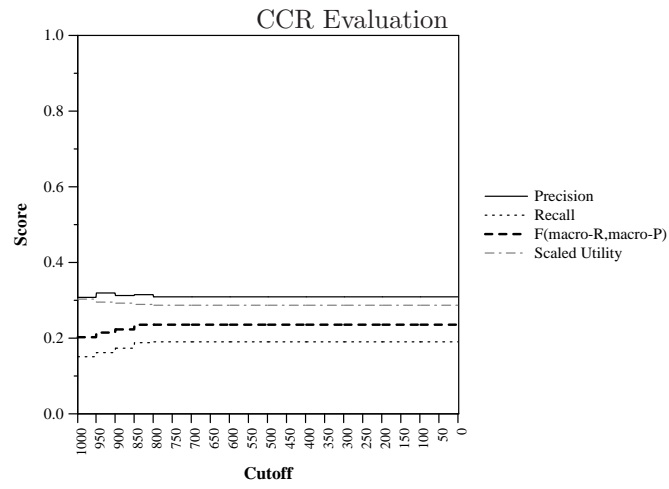

Run ID:	ssf-run
Task:	kba-ssf-2014
Run Type:	automatic
Corpus:	kba-streamcorpus-2014-v0.3.0-kba-filtered

Score at Cutoff (averaged over topics)

Difference from median max F per topic