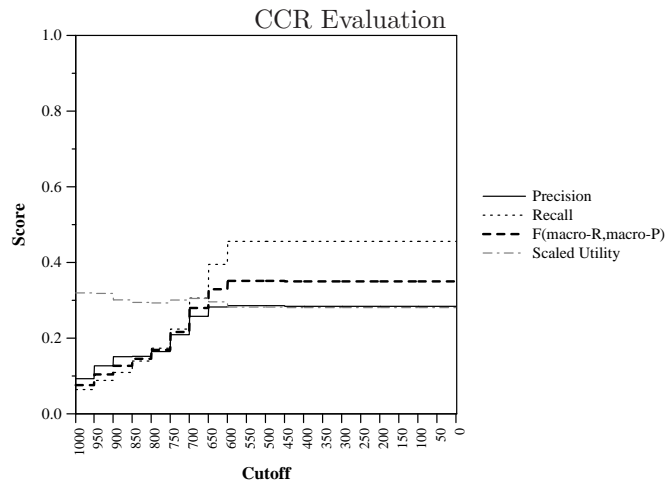

Run ID:	sim-run
Task:	kba-ccr-2014
Run Type:	automatic
Corpus:	kba-streamcorpus-2014-v0.3.0-kba-filtered

Score at Cutoff (averaged over topics)

Difference from median max F per topic