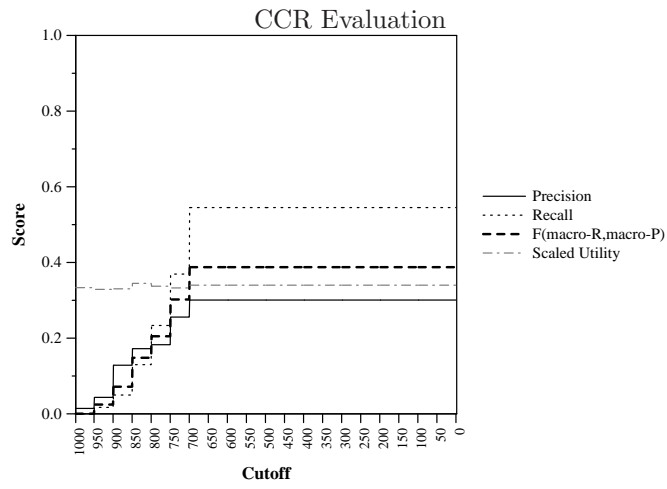

Run ID:	idr-lda-3
Task:	kba-ccr-2014
Run Type:	automatic
Corpus:	kba-streamcorpus-2014-v0.3.0-kba-filtered

Score at Cutoff (averaged over topics)

Difference from median max F per topic