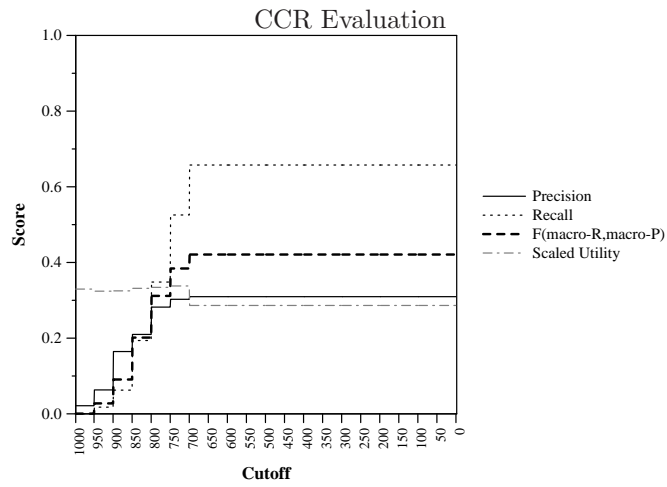

Run ID:	idr-lda-1
Task:	kba-ccr-2014
Run Type:	automatic
Corpus:	kba-streamcorpus-2014-v0.3.0-kba-filtered

Score at Cutoff (averaged over topics)

Difference from median max F per topic