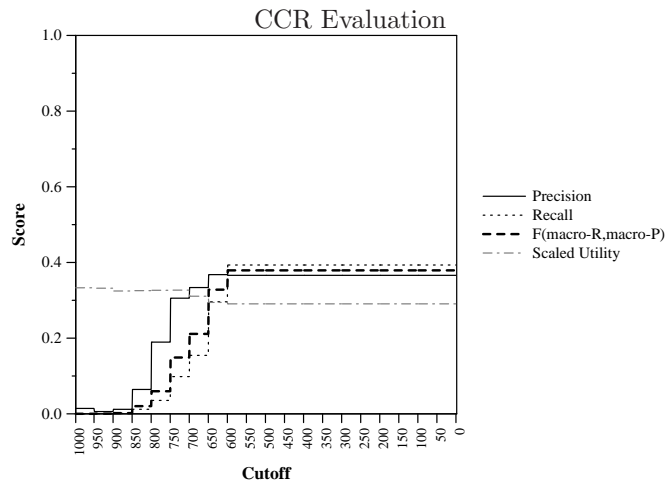

Run ID:	baseline-run
Task:	kba-ccr-2014
Run Type:	automatic
Corpus:	kba-streamcorpus-2014-v0.3.0-kba-filtered

Score at Cutoff (averaged over topics)

Difference from median max F per topic